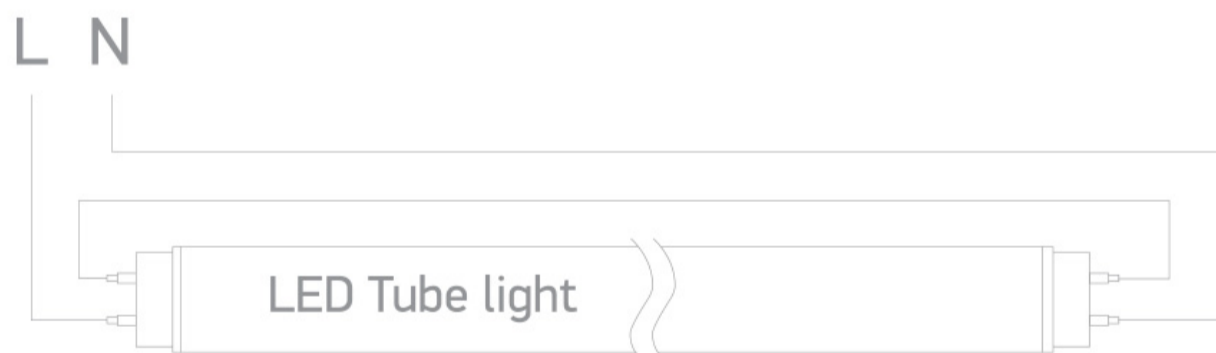

21 Industrial & Floodlights>The Batten For T8 LED

38220E

Empty fitting, suitable for 2x600mm T8 LED tube.

Complies with standard EN60598-1 and any other specific standards.

Downloads

Dimensions

Wiring Diagram

Gallery

Physical Specification

Item Group	21 Industrial & Floodlights	Pobrano z mamadecor.pl
Family	The Batten For T8 LED	
Order Code	38220E	
Colour	White	
Material	Metal	
Shape	Rectangular	
Length	600mm	
Width	100mm	
Height	62mm	
Surface Ceiling	Yes	
Surface Wall	Yes	
Indoor	Yes	