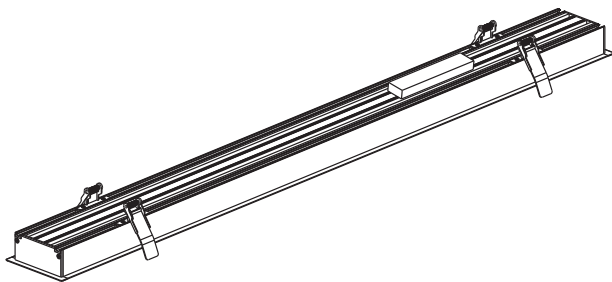

INSTALLATION MANUAL

38152R

ecolight

80
CRI

40W | LED | 230V | IP20 | Aluminium

Complete with 1000mA driver.

1210mm

one
LIGHT

A INSTALLATION