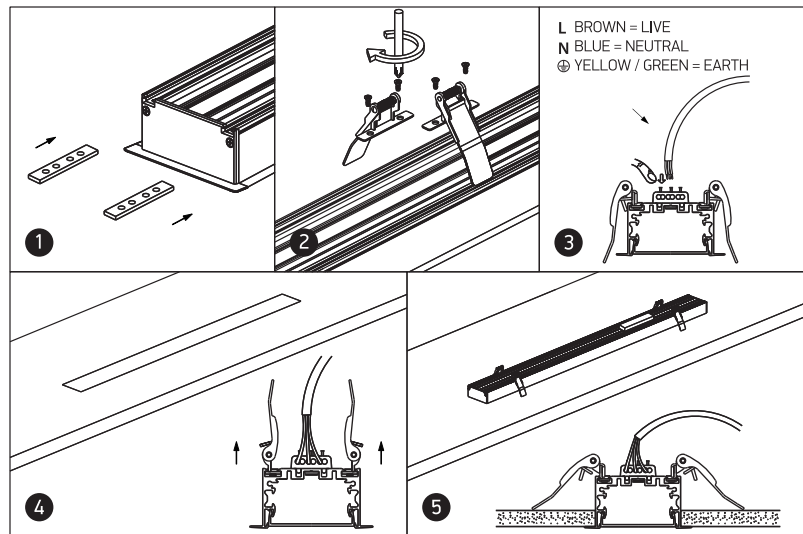

## 38152R

**ecolight**

80  
CRI

40W | LED | 230V | IP20 | Aluminium

Complete with 1000mA driver.

1210mm

**one**  
LIGHT

## A INSTALLATION