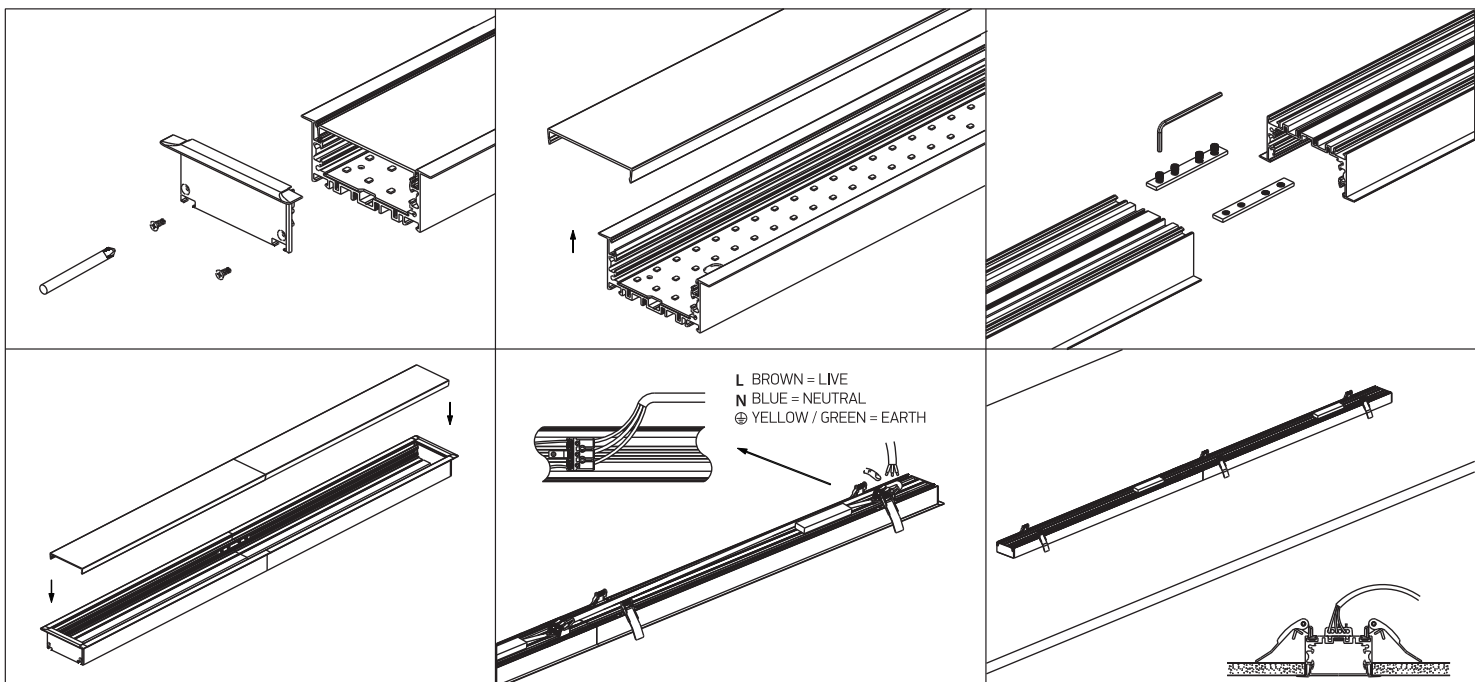

B CONNECTION

Warnings:

1. Make sure that the product is installed properly before connecting to electricity.
2. Do not cover the fitting.
3. Maintenance and installation should only be carried out by a professional electrician.