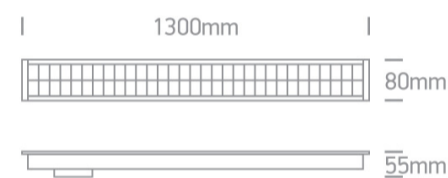

11 Office & Kitchen>Recessed LED Linear Profiles

38150BR/W/W

40W UGR17 Recessed linear with diffuser, ideal for offices.

Complete with 1000mA driver , 4pcs fixing clips, 4pcs connectors & 2pcs end caps.

Can be connected in line

Complies with standard EN60598-1 and any other specific standards.

Downloads

Dimensions

Gallery

Physical Specification

Item Group

11 Office & Kitchen

Family

Plastic

Shape

Rectangular

Length	1300mm
Width	80mm
Height	55mm
Cutout Hole Width	1280mm
Cutout Hole Length	68mm
Recessed Ceiling	Yes
Depth Required	80mm
Indoor	Yes
Adjustable	No

Electrical Characteristics

Illumination Data

Colour Temperature	3000K
Lumen Output	4000lm
Light Efficiency	100lm/W
CRI	90
Beam Angle	34°
Illumination Diagram	
Dark Light	Yes
UGR	17

Packing Info

Box Weight	2.483kg
Pcs/Carton	12
Barcode	5291889063827
HS Code	9405409900