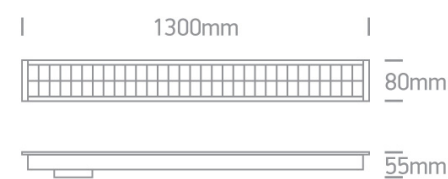

11 Office & Kitchen>Recessed LED Linear Profiles

38150BR/W/C

40W UGR17 Recessed linear with diffuser, ideal for offices.

Complete with 1000mA driver , 4pcs fixing clips, 4pcs connectors & 2pcs end caps.

Can be connected in line

Complies with standard EN60598-1 and any other specific standards.

Downloads

Dimensions

Gallery

Physical Specification

Item Group

11 Office & Kitchen

Family

Plastic

Shape

Rectangular

Length	1300mm
Width	80mm
Height	55mm
Cutout Hole Width	1280mm
Cutout Hole Length	68mm
Recessed Ceiling	Yes
Depth Required	80mm
Indoor	Yes
Adjustable	No

Electrical Characteristics

Illumination Data

Colour Temperature	4000K
Lumen Output	4000lm
Light Efficiency	100lm/W
CRI	90
Beam Angle	34°
Illumination Diagram	
Dark Light	Yes
UGR	17

Packing Info

Box Weight	2.483kg
Pcs/Carton	12
Barcode	5291889063834
HS Code	9405409900