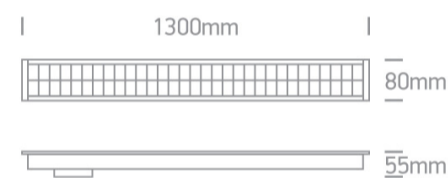

11 Office & Kitchen>Recessed LED Linear Profiles

38150BR/B/W

40W UGR17 Recessed linear with diffuser, ideal for offices.

Complete with 1000mA driver , 4pcs fixing clips, 4pcs connectors & 2pcs end cups.

Can be connected in line

Complies with standard EN60598-1 and any other specific standards.

Downloads

Dimensions

Gallery

Physical Specification

Item Group

11 Office & Kitchen

Family

Plastic

Shape

Rectangular

Length	1300mm
Width	80mm
Height	55mm
Cutout Hole Width	1280mm
Cutout Hole Length	68mm
Recessed Ceiling	Yes
Depth Required	80mm
Indoor	Yes
Adjustable	No

Electrical Characteristics

Illumination Data

Colour Temperature	3000K
Lumen Output	4000lm
Light Efficiency	100lm/W
CRI	90
Beam Angle	34°
Illumination Diagram	
Dark Light	Yes
UGR	17

Packing Info

Box Weight	2.483kg
Pcs/Carton	12
Barcode	5291889063858
HS Code	9405409900