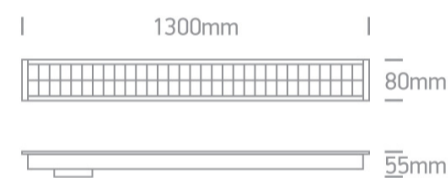

11 Office & Kitchen>Recessed LED Linear Profiles

38150BR/B/C

40W UGR17 Recessed linear with diffuser, ideal for offices.

Complete with 1000mA driver , 4pcs fixing clips, 4pcs connectors & 2pcs end cups.

Can be connected in line

Complies with standard EN60598-1 and any other specific standards.

Downloads

Dimensions

Gallery

Physical Specification

Item Group

11 Office & Kitchen

Family

Plastic

Shape

Rectangular

Length	1300mm
Width	80mm
Height	55mm
Cutout Hole Width	1280mm
Cutout Hole Length	68mm
Recessed Ceiling	Yes
Depth Required	80mm
Indoor	Yes
Adjustable	No

Electrical Characteristics

Illumination Data

Colour Temperature	4000K
Lumen Output	4000lm
Light Efficiency	100lm/W
CRI	90
Beam Angle	34°
Illumination Diagram	
Dark Light	Yes
UGR	17

Packing Info

Box Weight	2.483kg
Pcs/Carton	12
Barcode	5291889063841
HS Code	9405409900