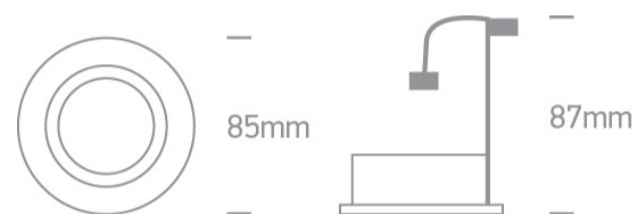

03 Recessed Spots Adjustable>The Classic Adjustable GU10

11105GU/W

Recessed adjustable MR16 spot with GU10 lamp holder.

Complies with standard EN60598-1 and any other specific standards.

Downloads

Dimensions

Physical Specification

Item Group	03 Recessed Spots Adjustable
Family	The Classic Adjustable GU10
Order Code	11105GU/W
Colour	White
Material	Die Cast
Shape	Circular
Height	87mm
Diameter	85mm
Cutout Hole Diameter	75mm
Recessed Ceiling	Yes
Depth Required	95mm
Indoor	Yes