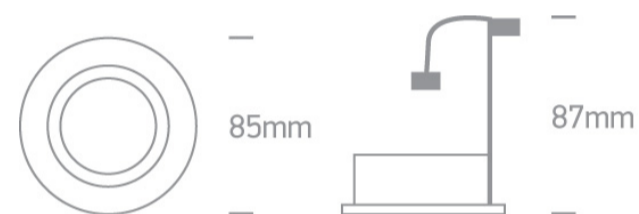

03 Recessed Spots Adjustable>The Classic Adjustable GU10

11105GU/C

Recessed adjustable MR16 spot with GU10 lamp holder.

Complies with standard EN60598-1 and any other specific standards.

Downloads

Dimensions

Physical Specification

Item Group	03 Recessed Spots Adjustable
Family	The Classic Adjustable GU10
Order Code	11105GU/C
Colour	Chrome
Material	Die Cast
Shape	Circular
Height	87mm
Diameter	85mm
Cutout Hole Diameter	75mm
Recessed Ceiling	Yes
Depth Required	95mm
Indoor	Yes