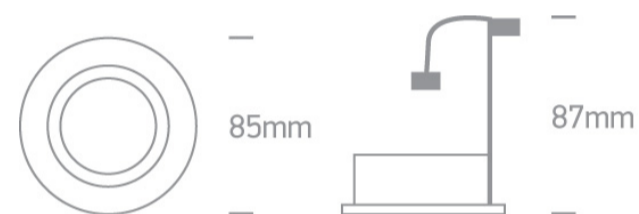

03 Recessed Spots Adjustable&gt;The Classic Adjustable GU10

11105GU/B

Recessed adjustable MR16 spot with GU10 lamp holder.

Complies with standard EN60598-1 and any other specific standards.

## Dimensions

## Physical Specification

Item Group	03 Recessed Spots Adjustable
Family	The Classic Adjustable GU10
Order Code	11105GU/B
Colour	Black
Material	Die Cast
Shape	Circular
Height	87mm
Diameter	85mm
Cutout Hole Diameter	75mm
Recessed Ceiling	Yes
Depth Required	95mm
Indoor	Yes