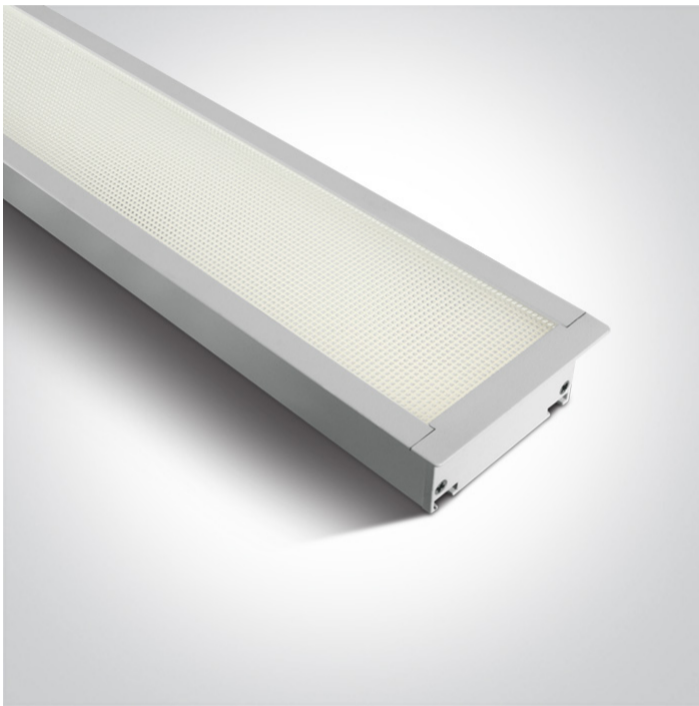

11 Office &amp; Kitchen&gt;UGR19 Recessed LED Linear Profiles

**38150AR/W/C**

40W UGR19 Recessed linear with diffuser, ideal for offices.

Complete with 1000mA driver , 4pcs fixing clips, 4pcs connectors & 2pcs end cups.

Can be connected in line

Complies with standard EN60598-1 and any other specific standards.

White

Material

Aluminium

Diffuser Material

Plastic

Shape

Rectangular

Length	1210mm
Width	80mm
Height	55mm
Cutout Hole Width	1200mm
Cutout Hole Length	68mm
Recessed Ceiling	Yes
Depth Required	80mm
Indoor	Yes
Adjustable	No