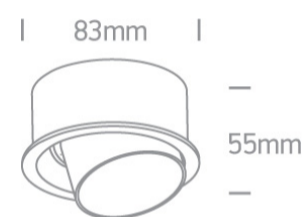

03 Recessed Spots Adjustable &gt; The Dark Light Tube Range Aluminium

11105D8/W

Dark Light Tube Range Recessed Round adjustable MR16 spot with GU10 lampholder.

Complies with standard EN60598-1 and any other specific standards.

## Dimensions

White

Material

Aluminium

Shape

Circular

Height

55mm

Diameter	83mm
Cutout Hole Diameter	76mm
Recessed Ceiling	Yes
Depth Required	130mm
Indoor	Yes
Adjustable	1 Direction

## Packing Info

Box Length	8,5cm
------------	-------

Box Width	8,5cm
Box Height	8,5cm
Box Weight	0,198kg
Pcs/Carton	60
Barcode	5291889049326
HS Code	9405409900