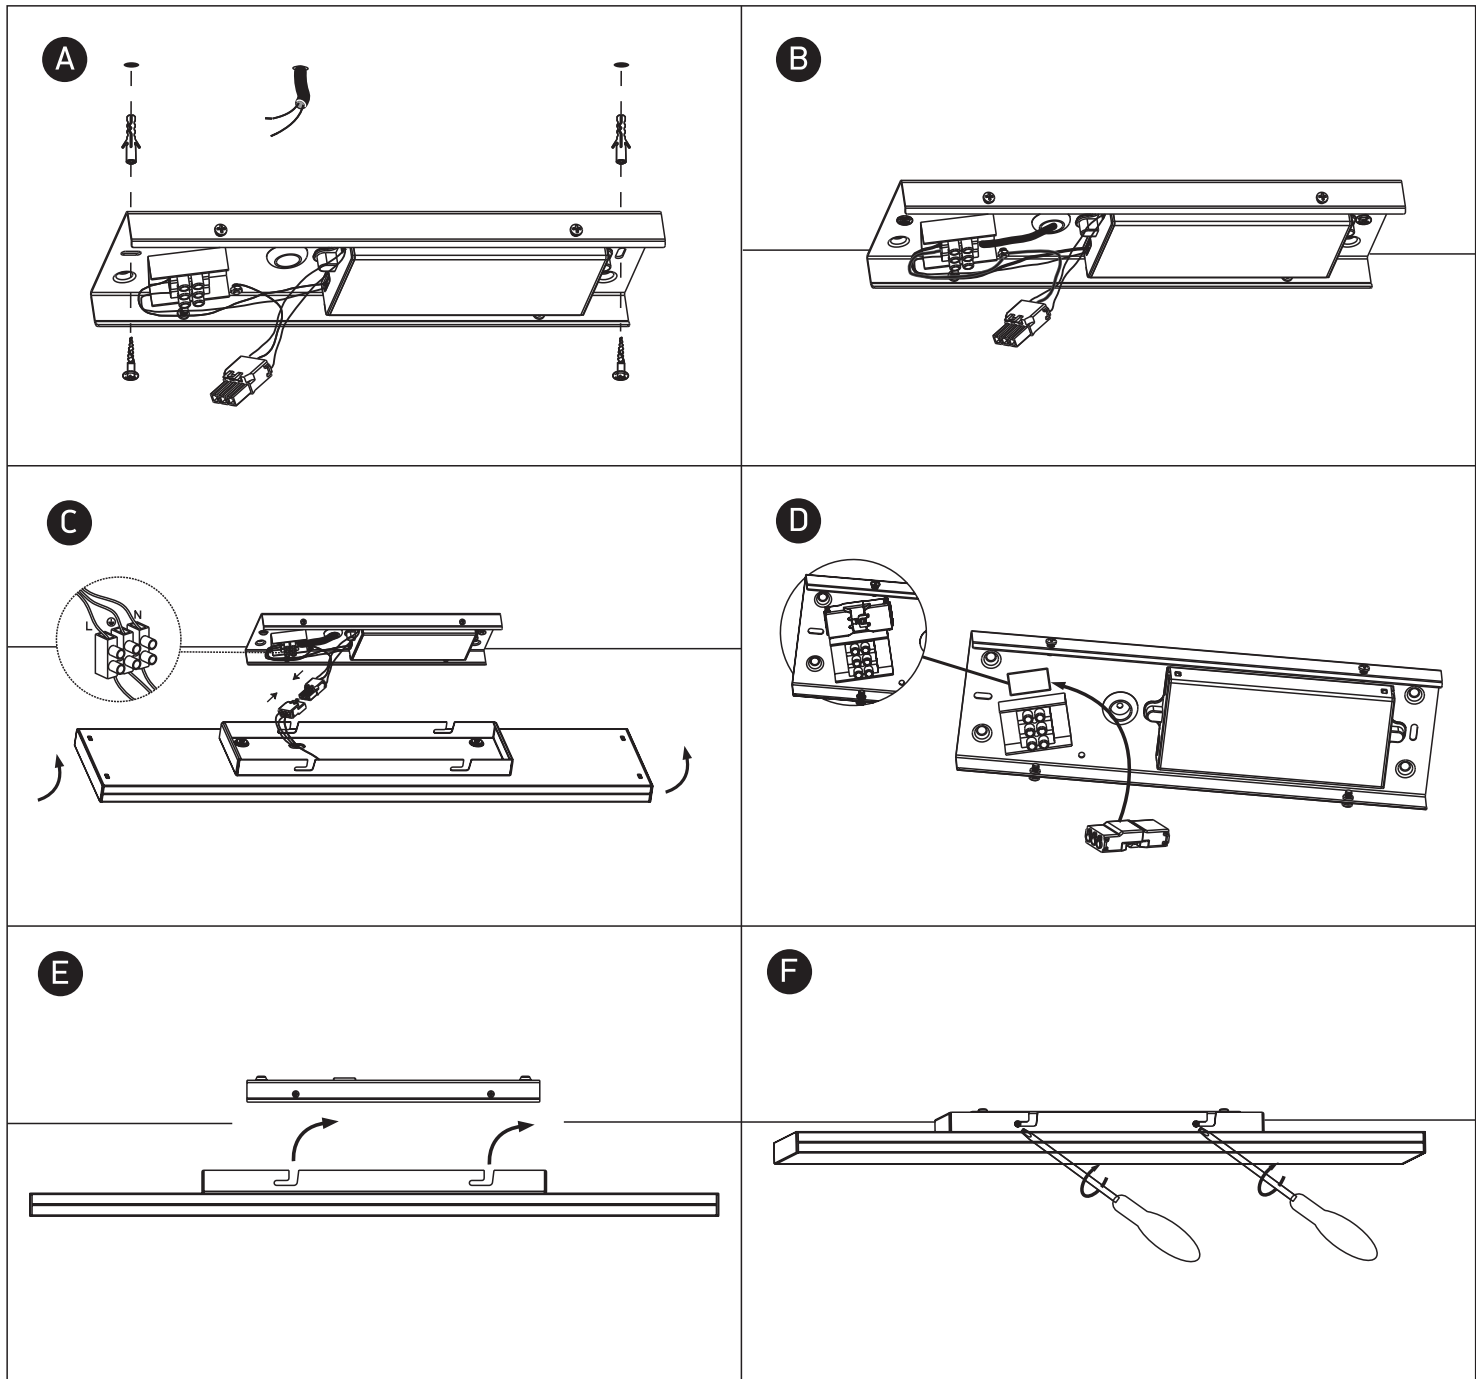

## 38148N

**ecopanel**

80  
CRI

230V | SMD 2835 | 48W | IP20 | Aluminium + PC  
Complete with 360mA driver.