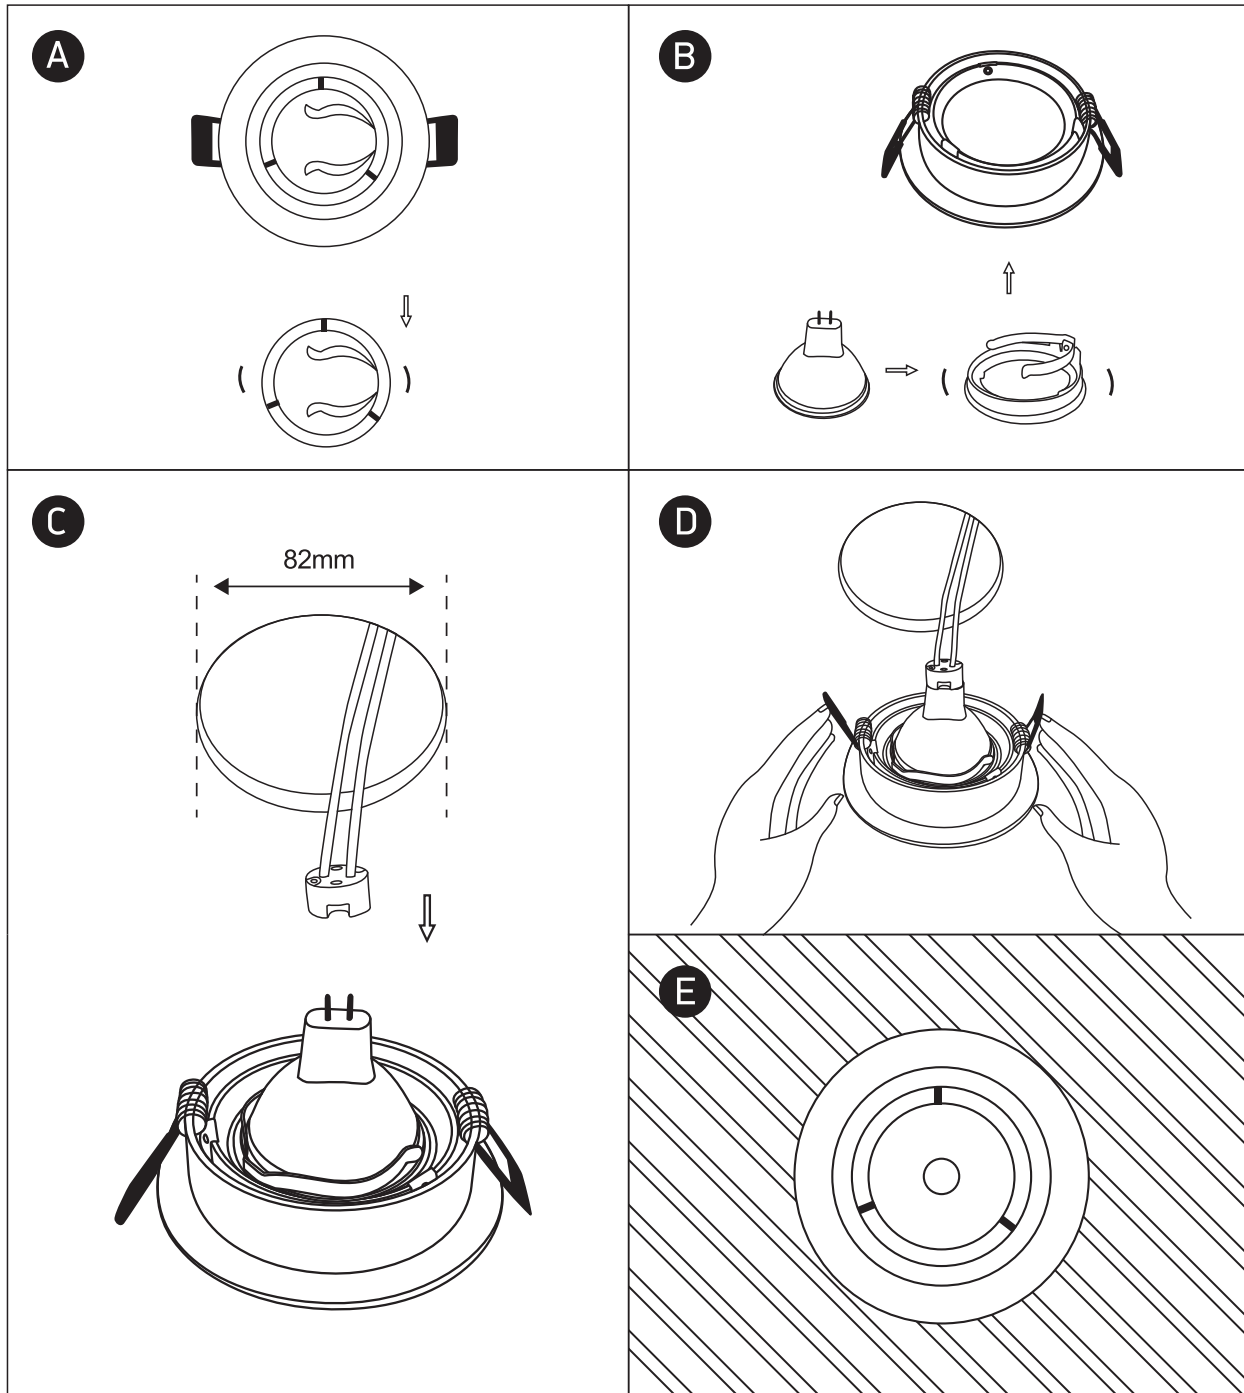

## 11105C

50W | 12V | MR16 | GU5,3 | IP20 | Die cast | Adjustable