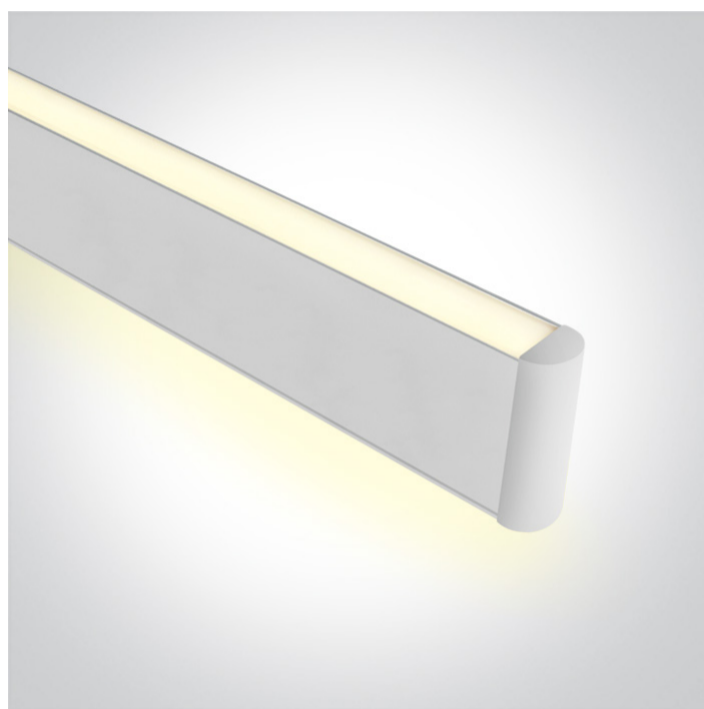

11 Office & Kitchen>Up & Down LED Linear Profiles

38140AU/W/W

40W suspended linear diffuser with uplight, ideal for offices.

Complete with 900mA driver and 3m suspension kit.

Complies with standard EN60598-1 and any other specific standards.

Downloads

Dimensions

Gallery

Physical Specification

Item Group	11 Office & Kitchen
Family	Up & Down LED Linear Profiles
Order Code	38140AU/W/W
Colour	White
Material	Aluminium
Diffuser Material	Plastic
Shape	Rectangular