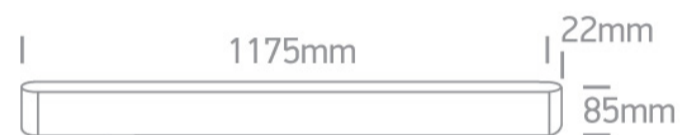

11 Office & Kitchen>Up & Down LED Linear Profiles

38140AU/B/W

40W suspended linear diffuser with uplight, ideal for offices.

Complete with 900mA driver and 3m suspension kit.

Complies with standard EN60598-1 and any other specific standards.

Downloads

Dimensions

Gallery

Physical Specification

Item Group

11 Office & Kitchen

Family

Up & Down LED Linear Profiles

Shape

Rectangular

Length	1175mm
Width	22mm
Height	85mm
Suspended Ceiling	Yes
Indoor	Yes
Adjustable	No

Electrical Characteristics

Gear	Built In
Fitting + Driver	
Input Voltage	220-240V
50 Hz	Yes
60 Hz	Yes
Safety Class	
Power(Watts)	40W
IP Rating	IP20
Light Source	LED built in
Dimmable	No
F Mark	