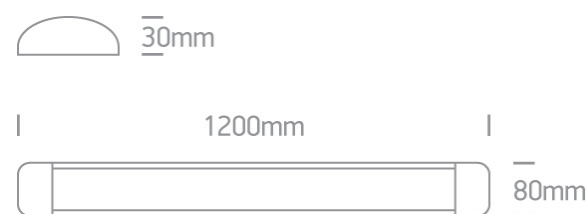

Downloads

Dimensions