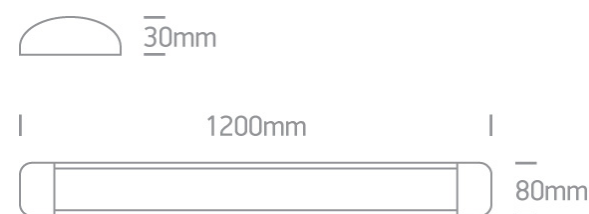

Downloads

Dimensions