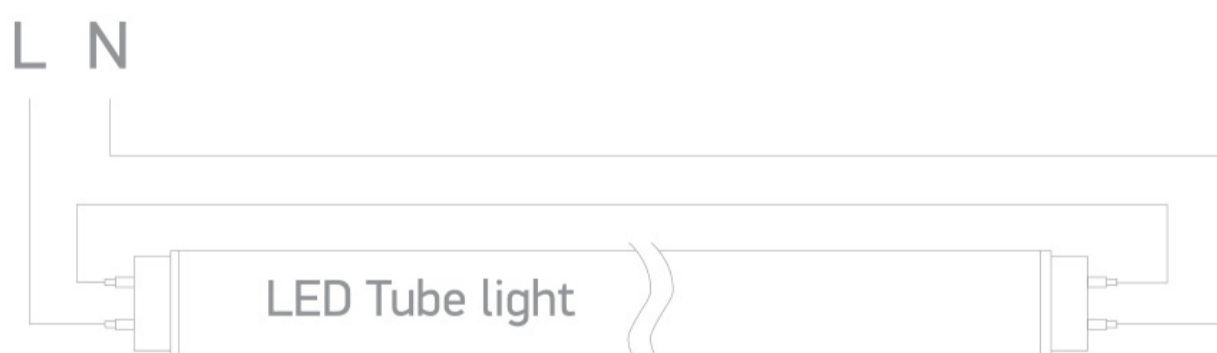

21 Industrial & Floodlights>The Batten For T8 LED

38120E

Empty fitting, suitable for 600mm T8 LED tube.

Complies with standard EN60598-1 and any other specific standards.

Downloads

Dimensions

Wiring Diagram

Gallery

Physical Specification

Item Group	21 Industrial & Floodlights	Pobrano z mamadecor.pl
Family	The Batten For T8 LED	
Order Code	38120E	
Colour	White	
Material	Metal	
Shape	Rectangular	
Length	600mm	
Width	41mm	
Height	62mm	
Surface Ceiling	Yes	
Surface Wall	Yes	
Indoor	Yes	