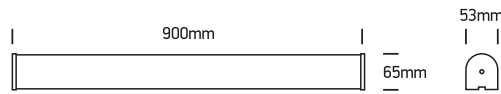

INSTALLATION MANUAL

38115C, 38120C

ecolight

80
CRI

Complete with driver.

38115C: 230V | SMD 2835 | 15W | IP44 | Aluminium + PC

38120C: 230V | SMD 2835 | 20W | IP44 | Aluminium + PC

one
LIGHT