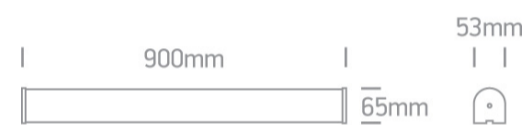

16 Bathroom & Mirror>The Mirror LED Round Aluminium + PC

38120C/W

20W LED fitting ideal for installation above the bathroom mirror, IP44.

Supplied with non-dimmable LED driver.

Complies with standard EN60598-1 and any other specific standards.

Downloads

Dimensions

Gallery

Physical Specification

Item Group

16 Bathroom & Mirror

Family

The Mirror LED Round Aluminium + PC

Shape

Rectangular

Length	600mm
Width	65mm
Height	53mm
Surface Wall	Yes
Indoor	Yes

Electrical Characteristics

Gear	Built In
Fitting + Driver	
Input Voltage	220-240V
50 Hz	Yes
60 Hz	Yes
Safety Class	
Power(Watts)	20W
IP Rating	IP44
Light Source	LED built in
Dimmable	No
F Mark	

Illumination Data

Colour Temperature	3000K
Lumen Output	1700lm
Light Efficiency	85lm/W
CRI	80
Illumination Diagram	

Packing Info

Box Length	92cm
Box Width	6cm
Box Height	7,5cm
Box Weight	0,9kg
Pcs/Carton	10
Barcode	5291889055792
HS Code	9405409900