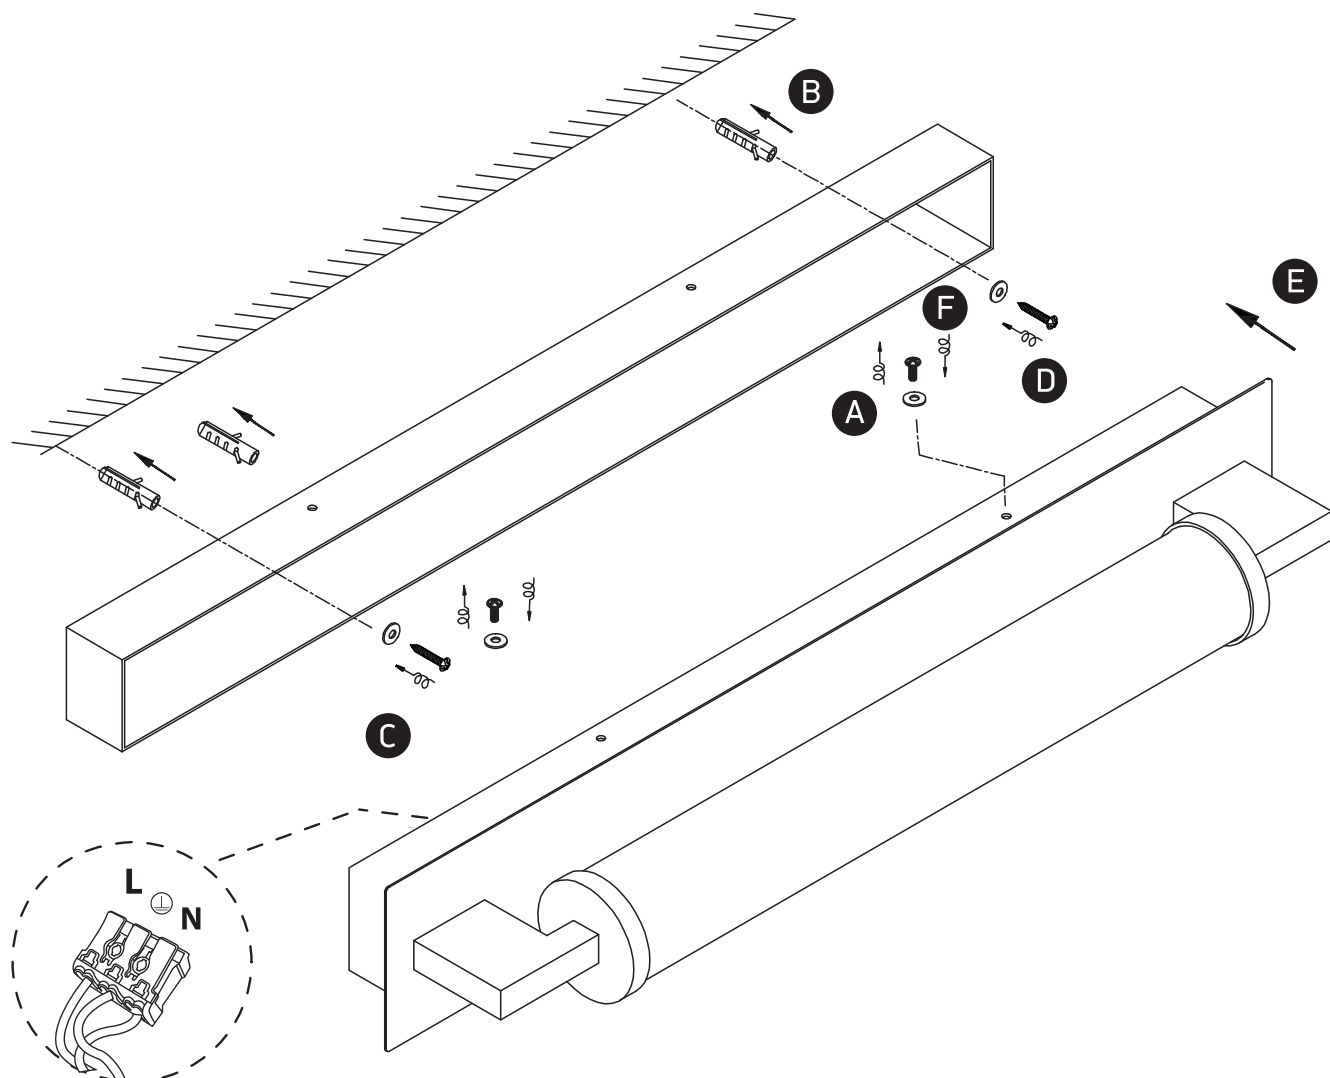

INSTALLATION MANUAL

38118K

ecolight

230V | SMD 2835 | 18W | IP44 | Aluminium + glass

80
CRI

Complete with 700mA driver.

Warnings:

1. Make sure that the product is installed properly before connecting to electricity.
2. Do not cover the fitting.
3. Maintenance and installation should only be carried out by a professional electrician.