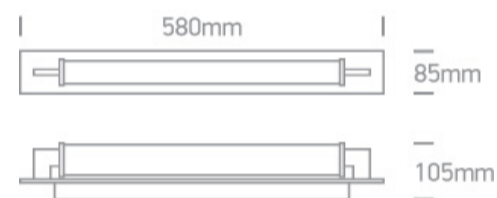

16 Bathroom & Mirror > Classic Mirror Lights

38118K/MC/C

18W LED fitting ideal for installation above the bathroom mirror, IP44.

Supplied with non-dimmable LED driver.

Complies with standard EN60598-1 and any other specific standards.

Downloads

Dimensions

Physical Specification

Item Group	16 Bathroom & Mirror
Family	Classic Mirror Lights
Order Code	38118K/MC/C
Colour	Brushed Chrome
Material	Aluminium
Diffuser Material	Glass
Shape	Rectangular
Length	580mm
Width	85mm
Height	105mm
Surface Wall	Yes
Indoor	Yes

Electrical Characteristics

Gear	Built In
Fitting + Driver	
Input Voltage	220-240V
50 Hz	Yes
60 Hz	Yes
Safety Class	
Power(Watts)	18W
IP Rating	IP44
Light Source	LED built in
Dimmable	No
F Mark	

Fitting	
Input Type	Constant Current
Input Current	700mA
Voltage	25V
Power(Watts)	17,5W
IP Rating	IP44
Light Source	LED built in
LED Type	SMD 2835
LED Brand	Sanan