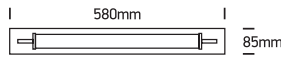

INSTALLATION MANUAL

38118K

ecolight

230V | SMD 2835 | 18W | IP44 | Aluminium + glass

80
CRI

Complete with 700mA driver.

Warnings:

1. Make sure that the product is installed properly before connecting to electricity.
2. Do not cover the fitting.
3. Maintenance and installation should only be carried out by a professional electrician.