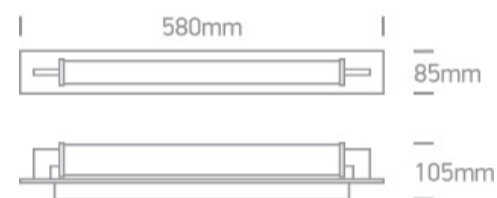

16 Bathroom & Mirror>Classic Mirror Lights

38118K/C/C

18W LED fitting ideal for installation above the bathroom mirror, IP44.

Supplied with non-dimmable LED driver.

Complies with standard EN60598-1 and any other specific standards.

Downloads

Dimensions

Physical Specification

Item Group	16 Bathroom & Mirror
Family	Classic Mirror Lights
Order Code	38118K/C/C
Colour	Chrome
Material	Aluminium
Diffuser Material	Glass
Shape	Rectangular
Length	580mm
Width	85mm
Height	105mm
Surface Wall	Yes
Indoor	Yes

Electrical Characteristics

Gear	Built In
Fitting + Driver	
Input Voltage	220-240V
50 Hz	Yes
60 Hz	Yes
Safety Class	
Power(Watts)	18W
IP Rating	IP44
Light Source	LED built in
Dimmable	No
F Mark	

Fitting	
Input Type	Constant Current
Input Current	700mA
Voltage	25V
Power(Watts)	17,5W
IP Rating	IP44
Light Source	LED built in
LED Type	SMD 2835
LED Brand	Sanan