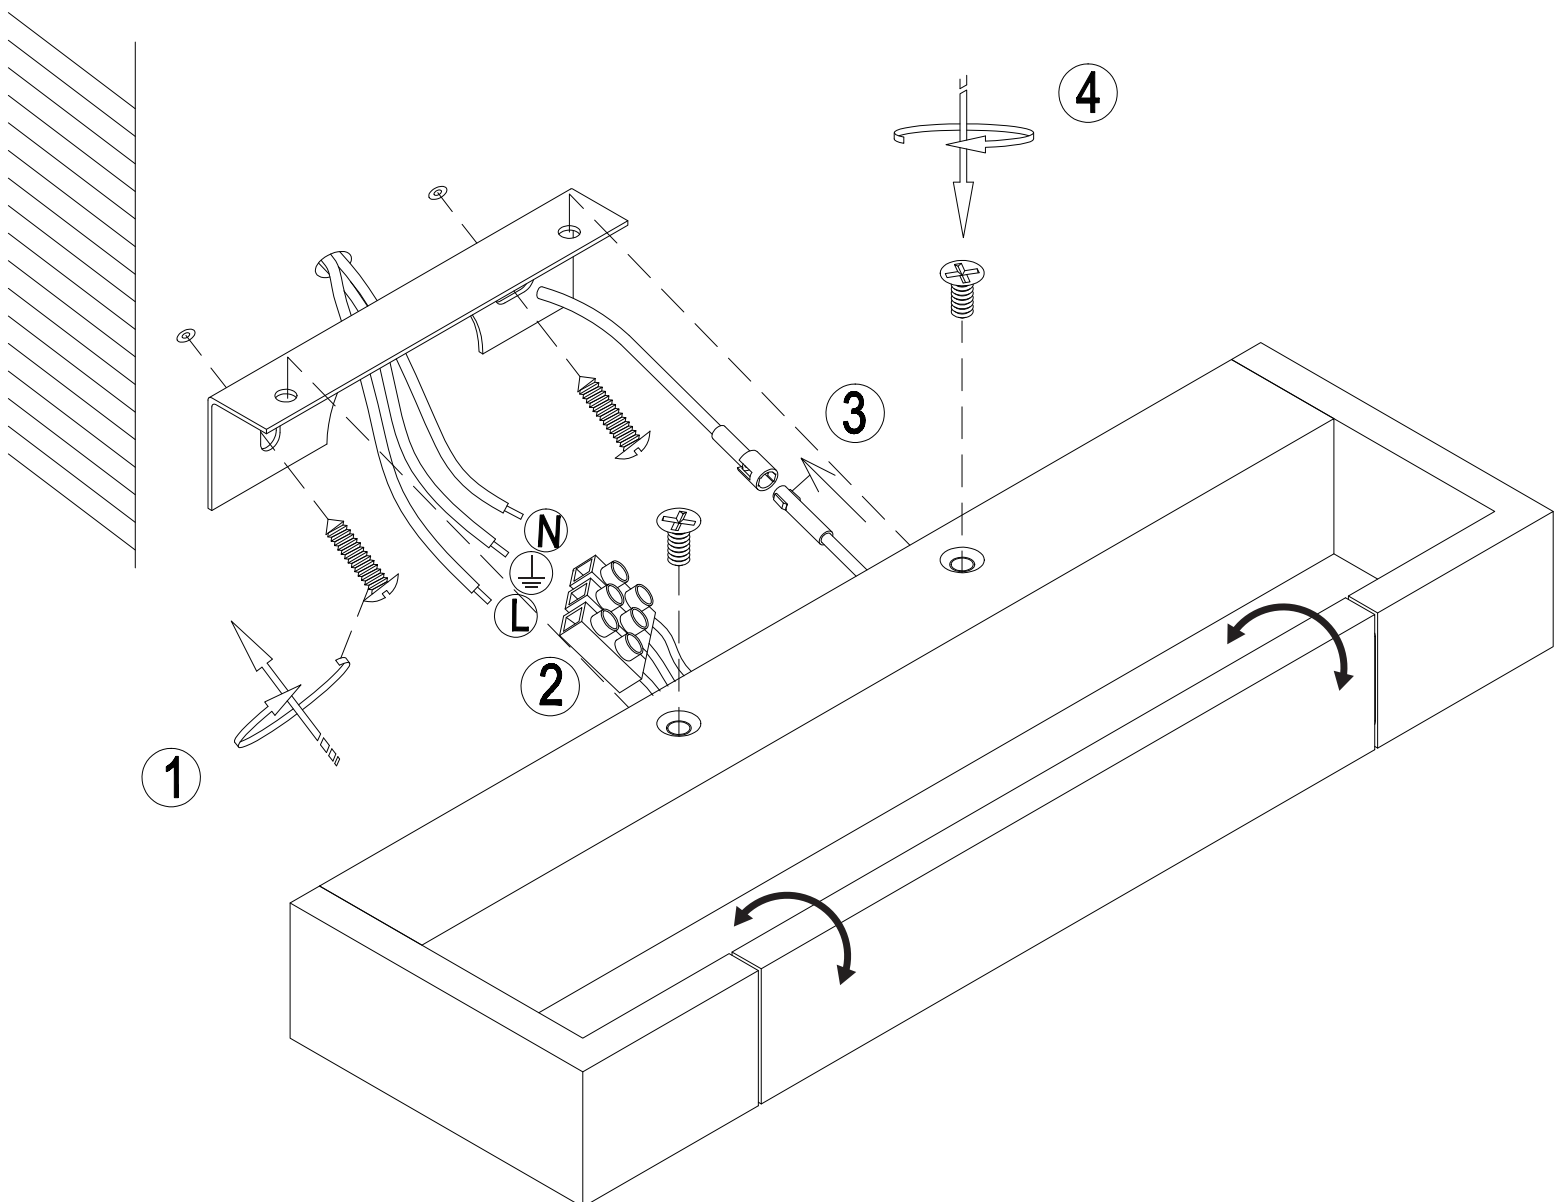

INSTALLATION MANUAL

38118C

LED BUILT IN |  |  ADJUSTABLE | 80 CRI | CE ENEC UK ROHS   

230V | 18W | SMD 2835 | IP44 | Aluminium + acrylic

one
LIGHT

 |  | L70B50
36000 Hrs

Complete with driver 600mA.

Warnings: