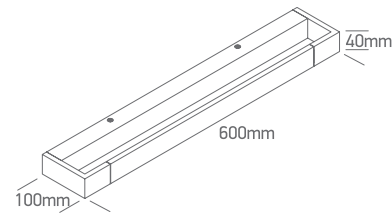

INSTALLATION MANUAL

38118C

LED BUILT IN |  |  ADJUSTABLE | 80 CRI | CE ENEC UK ROHS   

230V | 18W | SMD 2835 | IP44 | Aluminium + acrylic

one
LIGHT

 |  | L70B50
36000 Hrs

Complete with driver 600mA.

Warnings: