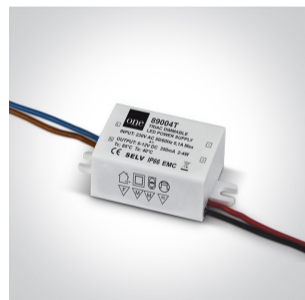

04 Recessed Spots Adjustable LED>The 3W Mini Lighter

11103K/B/W

3W LED Dark Light Recessed adjustable spot, IP20.

Requires 350mA driver.

Complies with standard EN60598-1 and any other specific standards.

Downloads

Dimensions

Must be ordered separately

89004

89004T

Physical Specification

Item Group

04 Recessed Spots Adjustable LED

Family

The 3W Mini Lighter

Order Code

11103K/B/W

Colour

Black

Material

Aluminium

Shape

Circular

Height	52mm
Diameter	52mm
Cutout Hole Diameter	42mm
Recessed Ceiling	Yes
Depth Required	60mm
Indoor	Yes
Adjustable	1 Direction

Electrical Characteristics

Fitting

Input Type	Constant Current
Input Current	350mA
Voltage	8,4V
Safety Class	
Power(Watts)	3W
IP Rating	IP20
Light Source	LED built in
LED Type	COB
LED Brand	Bridgelux
LED Number	1
Cable Length	40cm
F Mark	