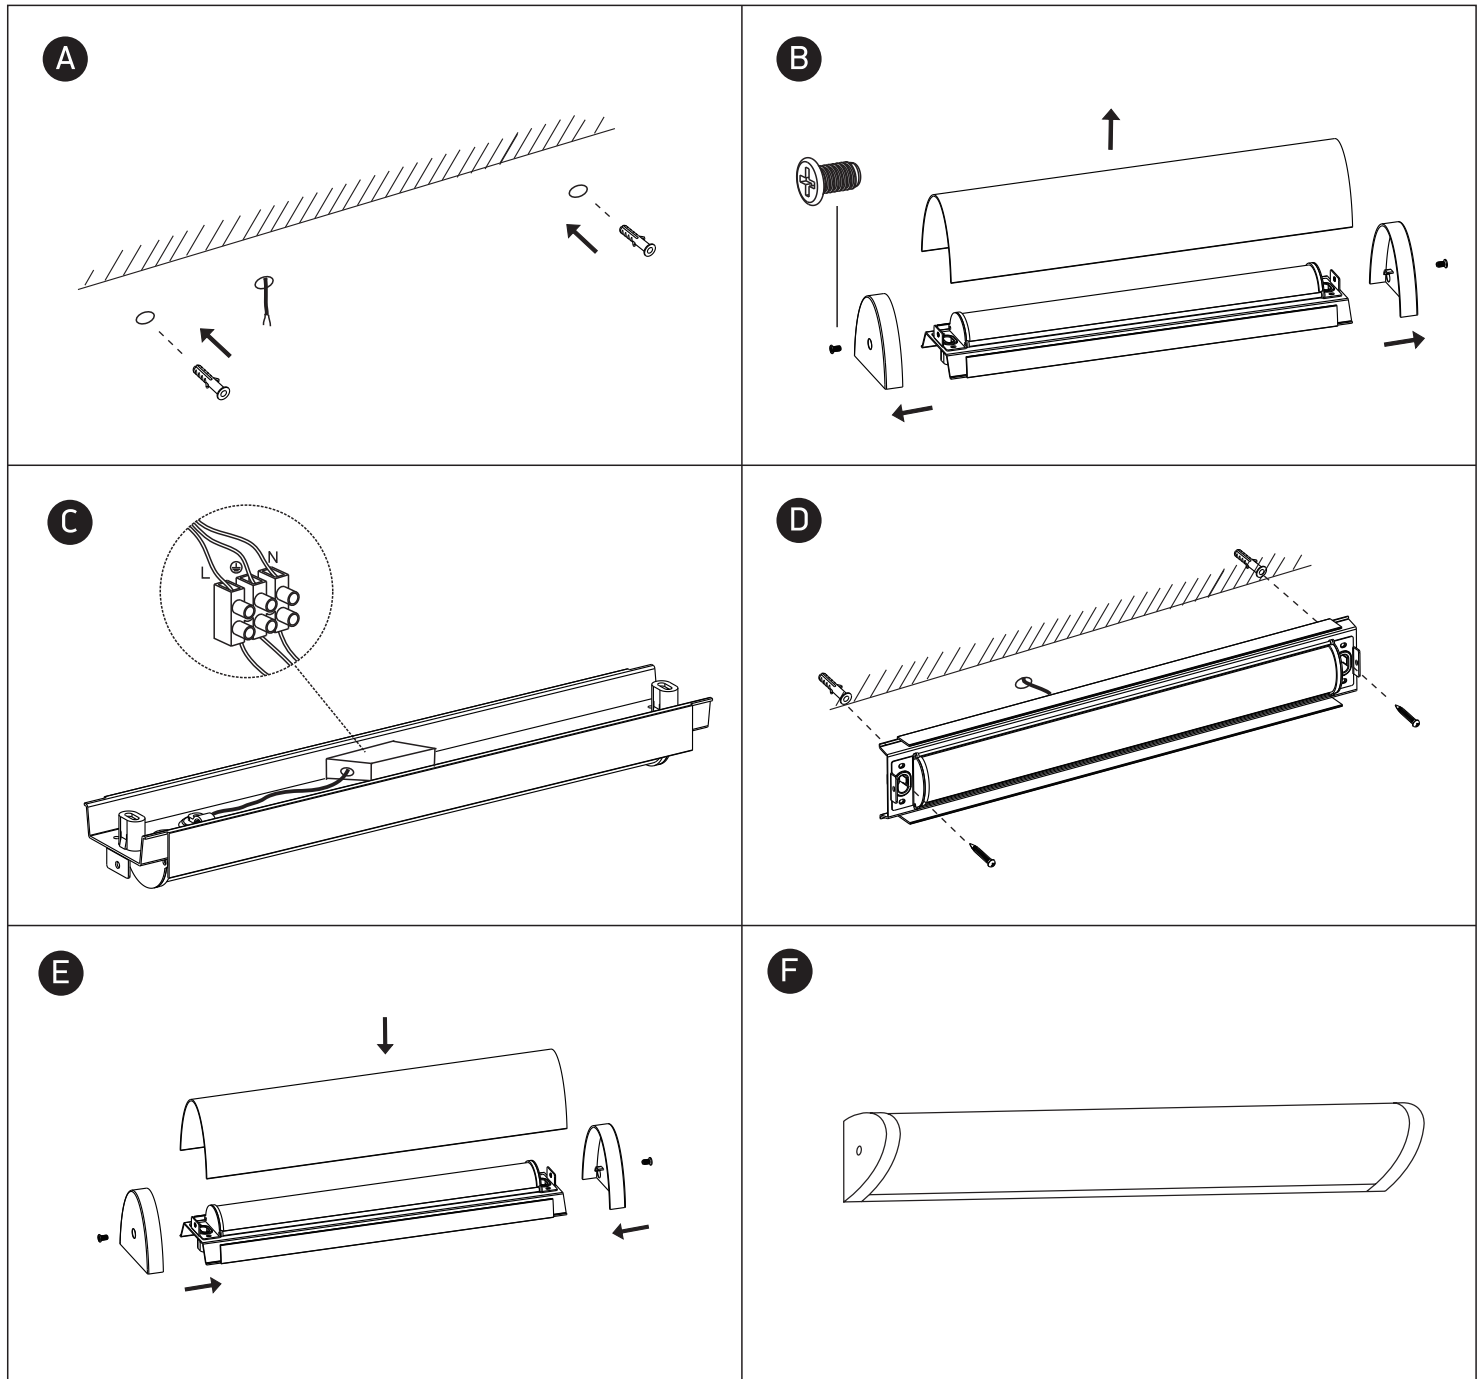

INSTALLATION MANUAL

38116P

ecolight

80
CRI

230V | SMD 2835 | 16W | IP44 | Aluminium + PC
Complete with 120mA driver.

one
LIGHT

Warnings:

1. Make sure that the product is installed properly before connecting to electricity.
2. Do not cover the fitting.
3. Maintenance and installation should only be carried out by a professional electrician.