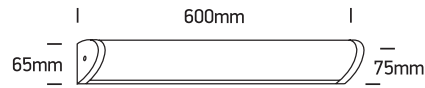

INSTALLATION MANUAL

38116P

ecolight

80
CRI

230V | SMD 2835 | 16W | IP44 | Aluminium + PC
Complete with 120mA driver.

one
LIGHT

Warnings:

1. Make sure that the product is installed properly before connecting to electricity.
2. Do not cover the fitting.
3. Maintenance and installation should only be carried out by a professional electrician.