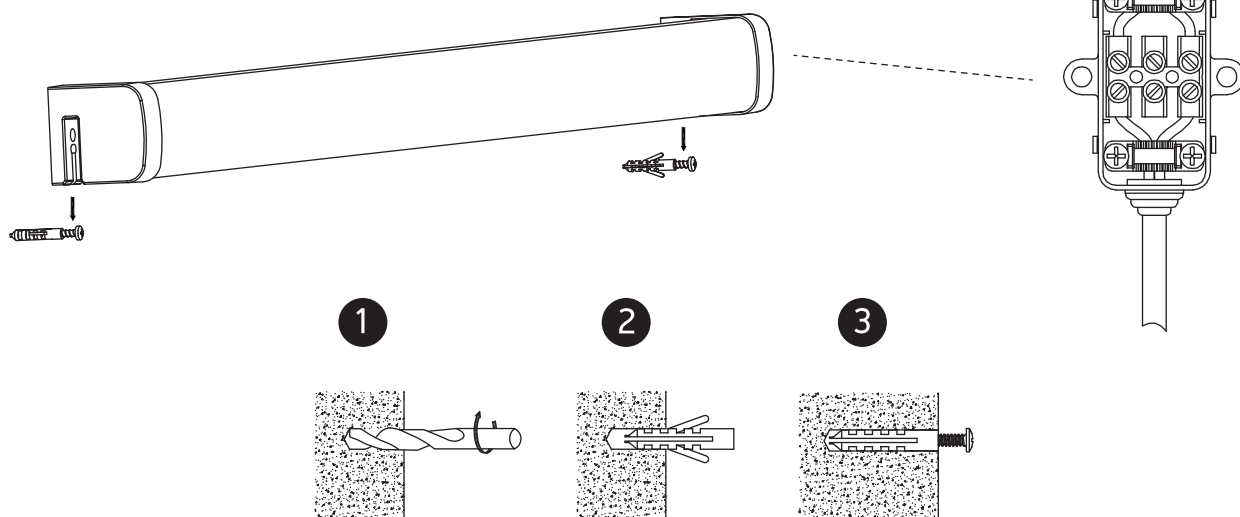

INSTALLATION MANUAL

38115D

LED
BUILT IN

IK07

80
CRI

100cm

CE EAC UK CA

RoHS
COMPLIANT

NOT
DIMMABLE

230V | SMD 2835 | 15W | Clip on mirror | IP44 | Plastic

It can be installed on wall, mirrors & cabinets.

Complete with 150mA driver.

A Mirror Clip

B Mirror Cabinet

C Wall Mounted

Warnings: