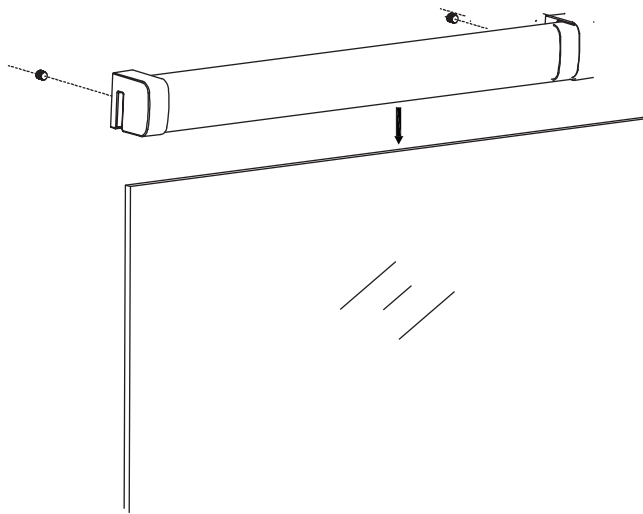

INSTALLATION MANUAL

38115D

LED
BUILT IN

IK07

80
CRI

100cm

CE EAC UK CA

RoHS
COMPLIANT

NOT
DIMMABLE

230V | SMD 2835 | 15W | Clip on mirror | IP44 | Plastic

It can be installed on wall, mirrors & cabinets.

Complete with 150mA driver.

A Mirror Clip

B Mirror Cabinet

C Wall Mounted

Warnings: