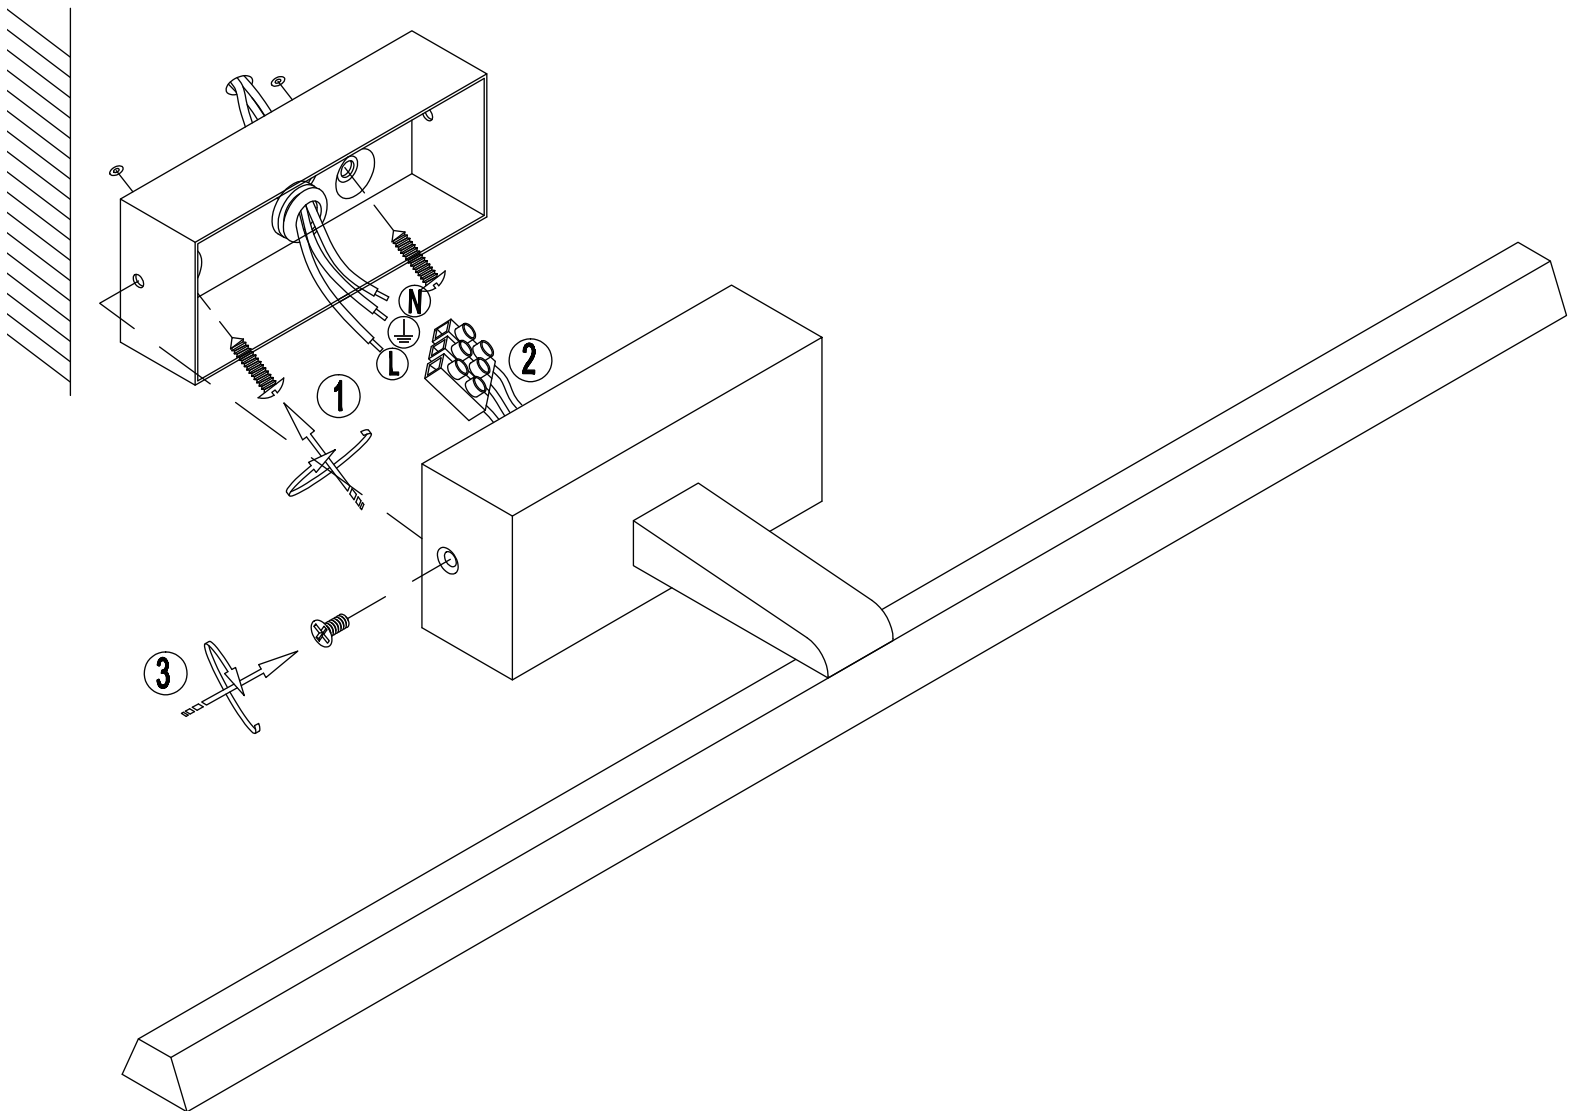

INSTALLATION MANUAL

38114T

230V | 14W | SMD 2835 | IP44 | Aluminium + acrylic

one
LIGHT

Complete with driver 300mA.

Warnings:

1. Make sure that the product is installed properly before connecting to electricity.
2. Do not cover the fitting.
3. Maintenance and installation should only be carried out by a professional electrician.