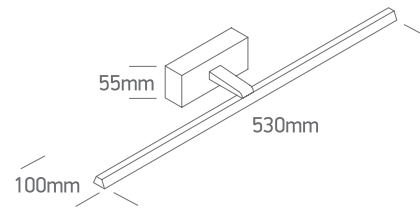

INSTALLATION MANUAL

38114T

230V | 14W | SMD 2835 | IP44 | Aluminium + acrylic

one
LIGHT

Complete with driver 300mA.

Warnings:

1. Make sure that the product is installed properly before connecting to electricity.
2. Do not cover the fitting.
3. Maintenance and installation should only be carried out by a professional electrician.