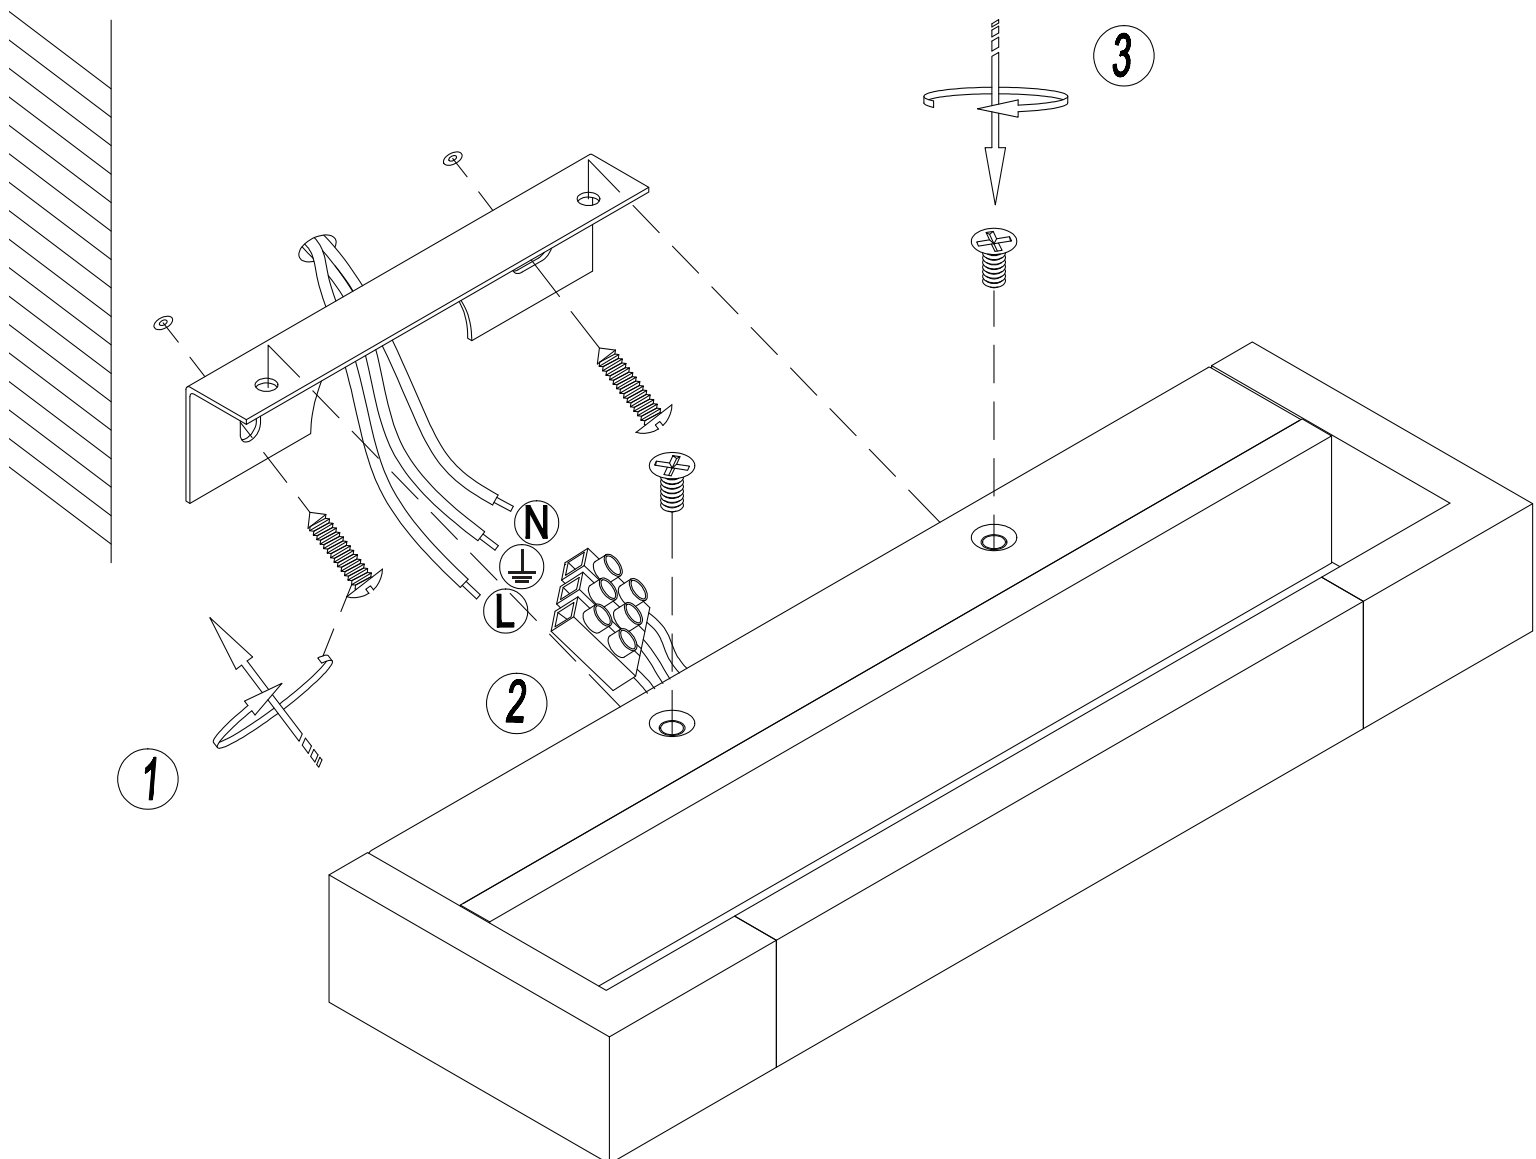

INSTALLATION MANUAL

38114R

230V | 14W | SMD 2835 | IP44 | Aluminium + acrylic

one
LIGHT

Complete with driver 600mA.

Warnings:

1. Make sure that the product is installed properly before connecting to electricity.
2. Do not cover the fitting.
3. Maintenance and installation should only be carried out by a professional electrician.