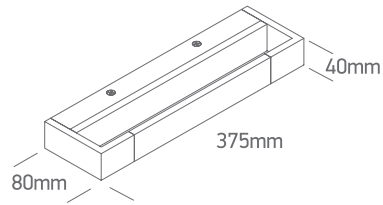

INSTALLATION MANUAL

38114R

230V | 14W | SMD 2835 | IP44 | Aluminium + acrylic

one
LIGHT

Complete with driver 600mA.

Warnings:

1. Make sure that the product is installed properly before connecting to electricity.
2. Do not cover the fitting.
3. Maintenance and installation should only be carried out by a professional electrician.