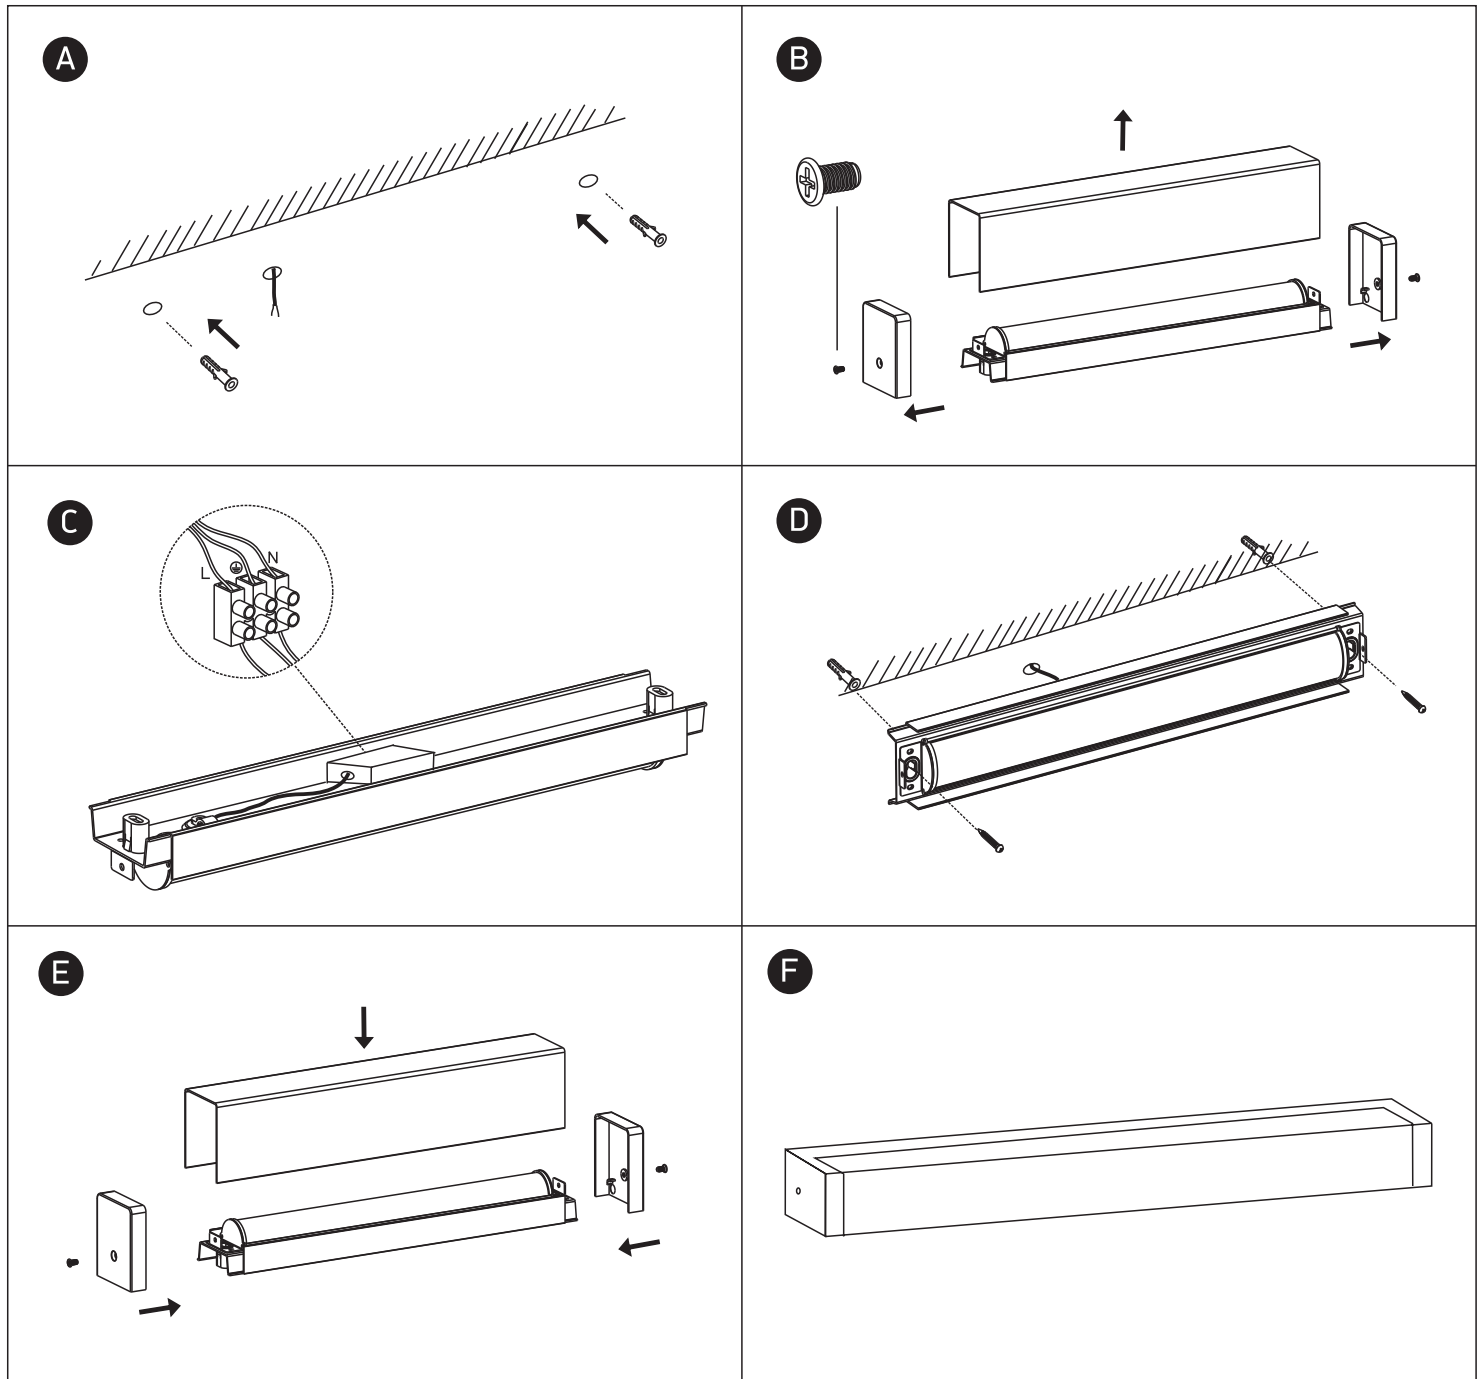

INSTALLATION MANUAL

38114MA

ecolight

80
CRI

230V | SMD 2835 | 16W | IP44 | Aluminium + PC
Complete with 120mA driver.

one
LIGHT

Warnings:

1. Make sure that the product is installed properly before connecting to electricity.
2. Do not cover the fitting.
3. Maintenance and installation should only be carried out by a professional electrician.