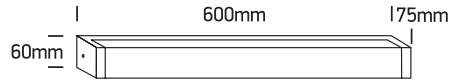

INSTALLATION MANUAL

38114MA

ecolight

80
CRI

230V | SMD 2835 | 16W | IP44 | Aluminium + PC
Complete with 120mA driver.

one
LIGHT

Warnings:

1. Make sure that the product is installed properly before connecting to electricity.
2. Do not cover the fitting.
3. Maintenance and installation should only be carried out by a professional electrician.