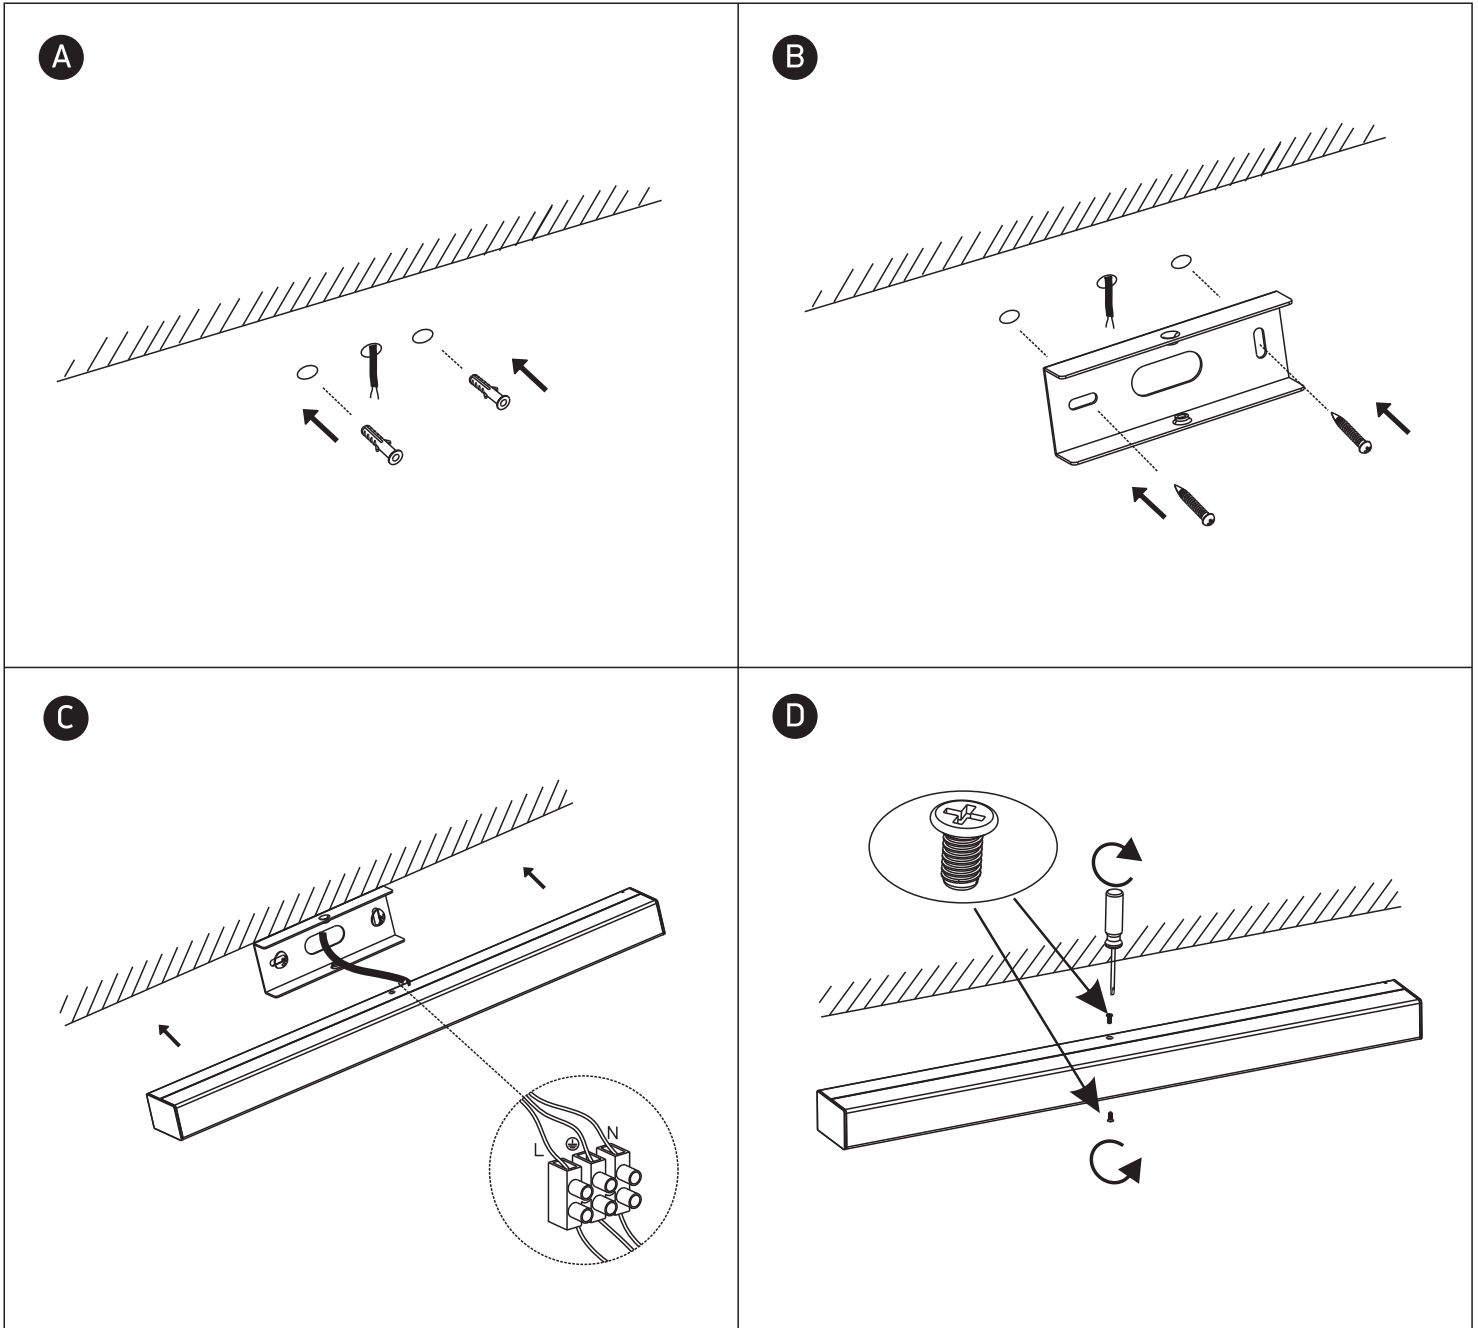

INSTALLATION MANUAL

38114M

ecolight

80
CRI

230V | SMD 2835 | 15W | IP44 | Aluminium + PC

Complete with 130mA driver.

one
LIGHT

Warnings: