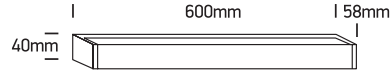

INSTALLATION MANUAL

38114M

ecolight

80
CRI

230V | SMD 2835 | 15W | IP44 | Aluminium + PC

Complete with 130mA driver.

one
LIGHT

Warnings: