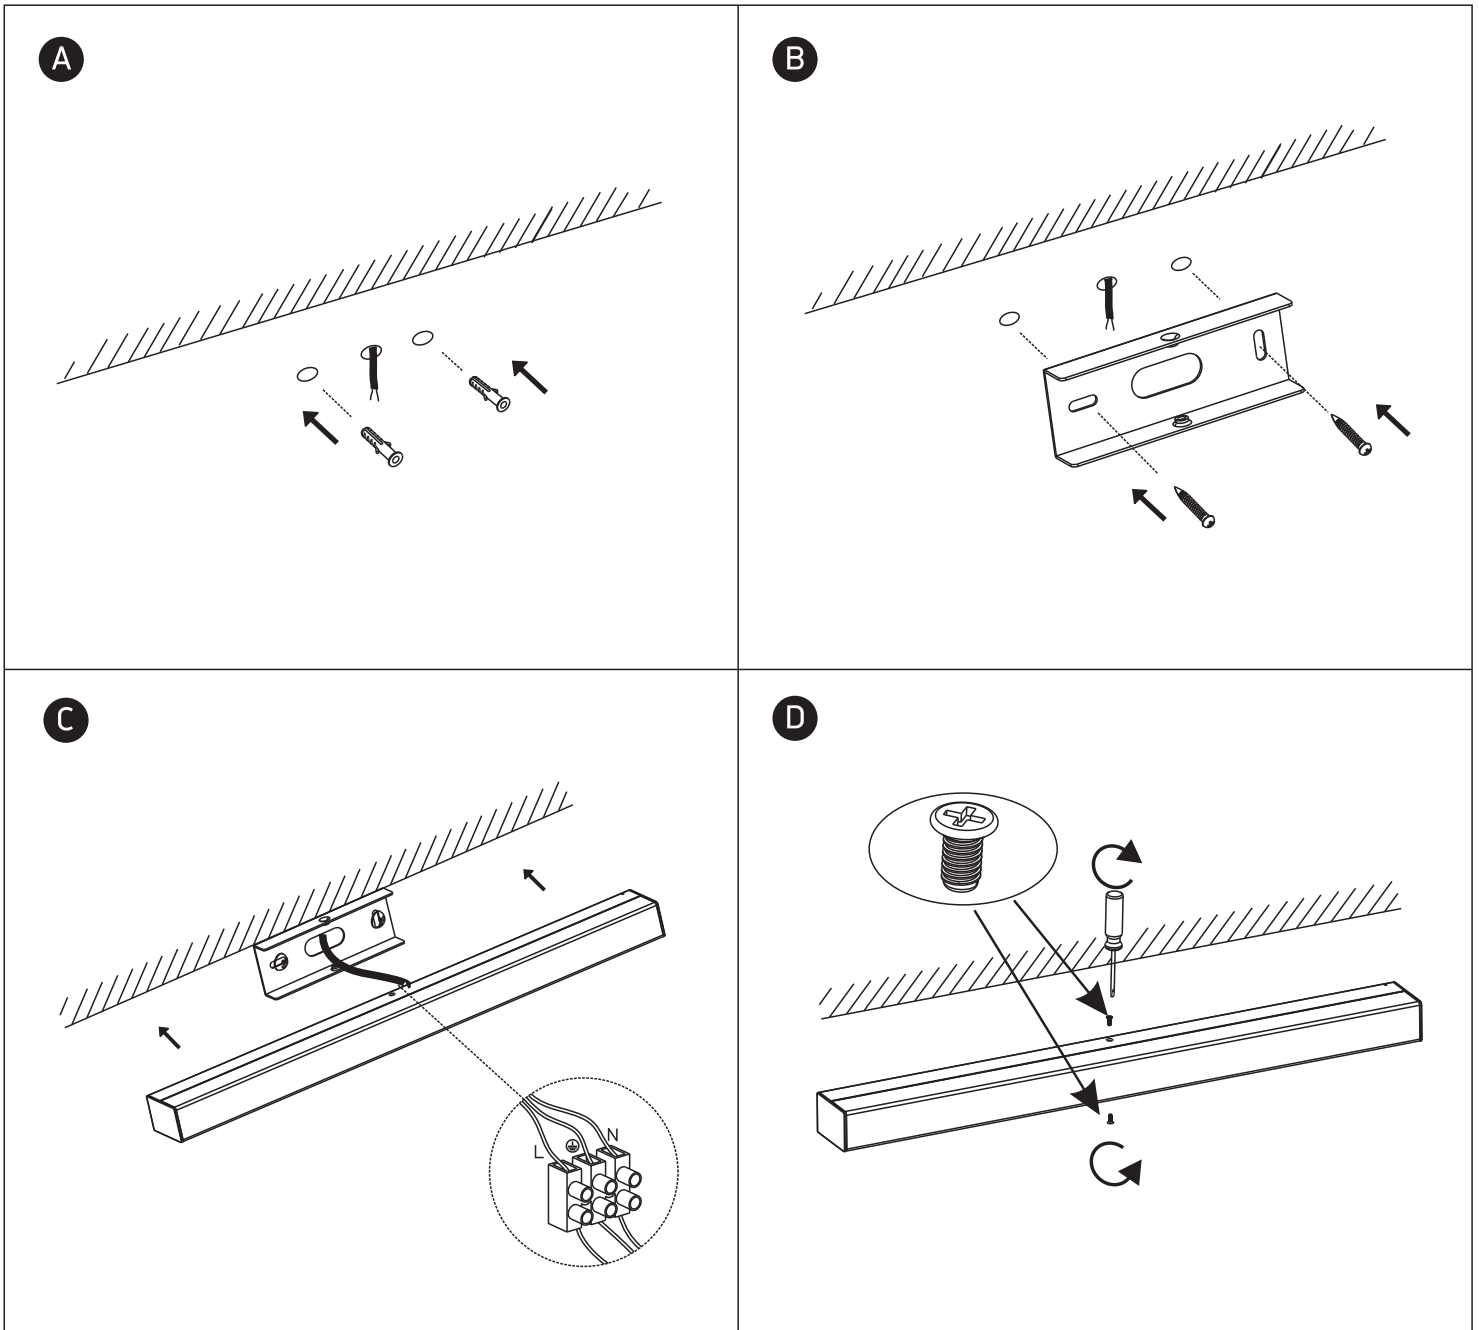

# INSTALLATION MANUAL

38114M

**ecolight**

80  
CRI

230V | SMD 2835 | 15W | IP44 | Aluminium + PC  
Complete with 130mA driver.

**one**  
LIGHT