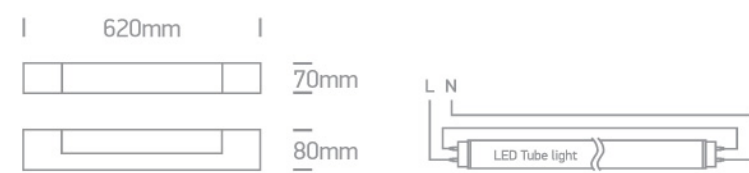

16 Bathroom & Mirror>The Mirror 60cm Range For T8 LED Tubes

38114GE/C

Mirror Light for 60cm T8 LED Tubes IP44.

Complies with standard EN60598-1 and any other specific standards.

Downloads

Dimensions

Gallery

Physical Specification

Item Group

16 Bathroom & Mirror

Family

The Mirror 60cm Range For T8 LED Tubes

Order Code

38114GE/C

Colour

Chrome

Material

Die Cast

Diffuser Material

Acrylic

Shape

Rectangular

Length	620mm
Width	70mm
Height	80mm
Surface Wall	Yes
Indoor	Yes

Illumination Data

Illumination Diagram

Packing Info

Box Length	65cm
Box Width	10cm
Box Height	12cm
Box Weight	1,8kg
Pcs/Carton	6
Barcode	5291889041559
HS Code	9405409900

Energy Label

Certification & Warranty