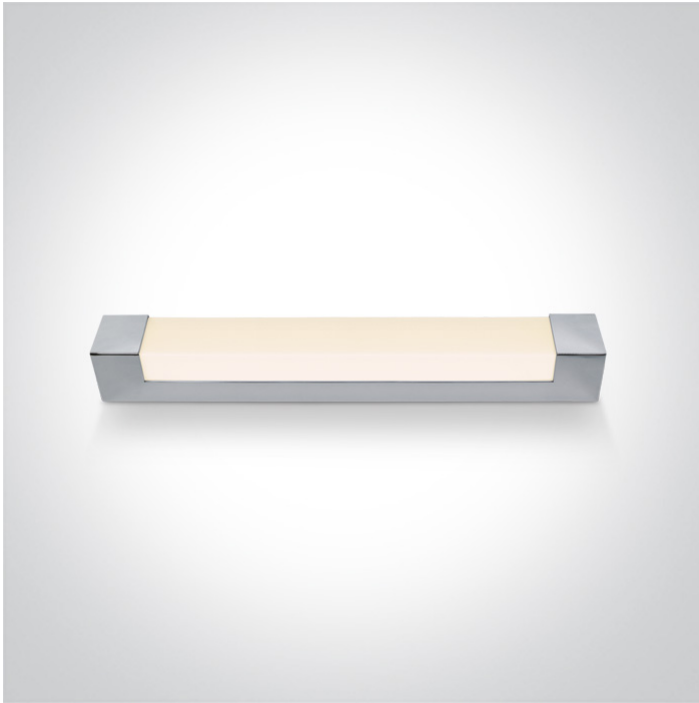

16 Bathroom & Mirror>The Mirror 60cm Range For T8 LED Tubes

38114GE/C

Mirror Light for 60cm T8 LED Tubes IP44.

Complies with standard EN60598-1 and any other specific standards.

Downloads

Dimensions

Gallery

Physical Specification

Item Group

16 Bathroom & Mirror

Family

The Mirror 60cm Range For T8 LED Tubes

Order Code

38114GE/C

Colour

Chrome

Material

Die Cast

Diffuser Material

Acrylic

Shape

Rectangular

Length	620mm
Width	70mm
Height	80mm
Surface Wall	Yes
Indoor	Yes