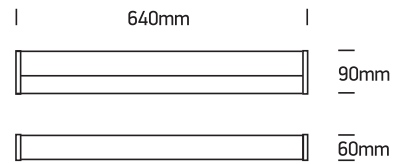

INSTALLATION MANUAL

38114EE

100-240V | T8 | IP44 | Die cast + acrylic

Warnings:

1. Make sure that the product is installed properly before connecting to electricity.
2. Do not cover the fitting.
3. Maintenance and installation should only be carried out by a professional electrician.