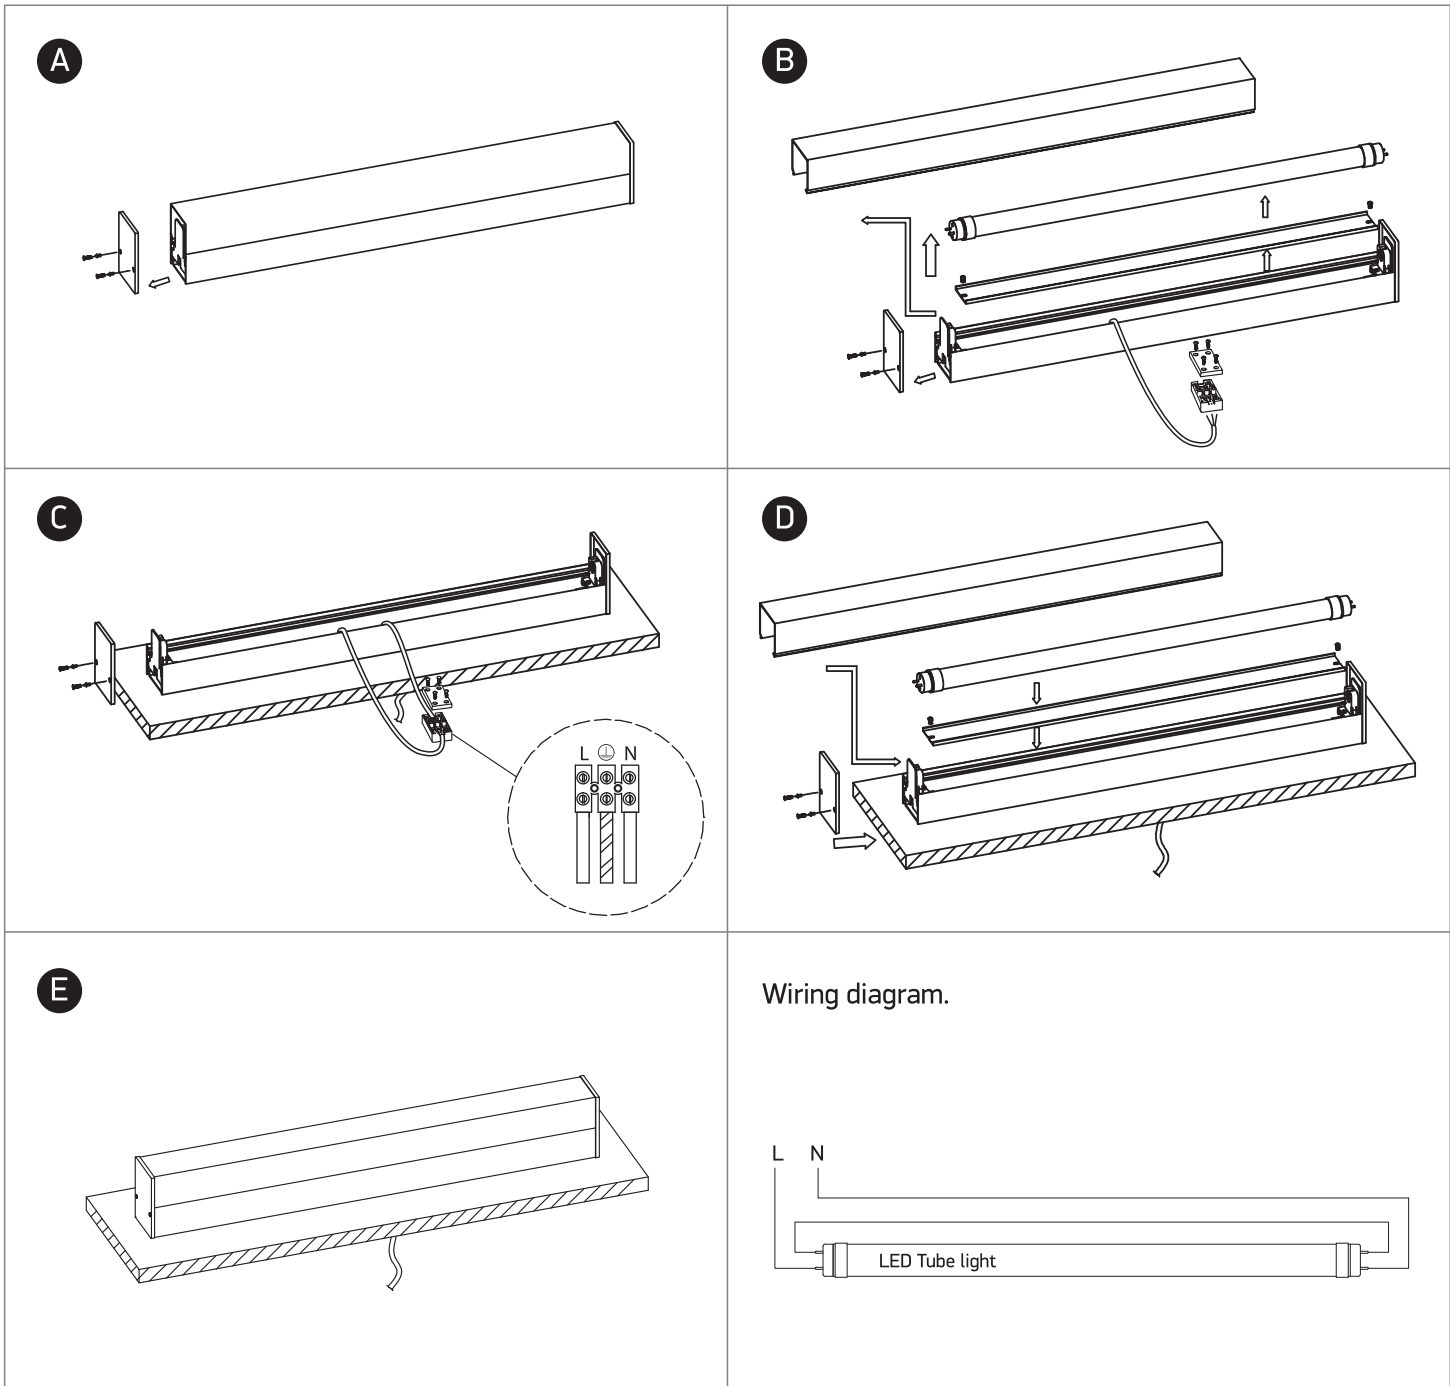

INSTALLATION MANUAL

38114EE

100-240V | T8 | IP44 | Die cast + acrylic

Warnings:

1. Make sure that the product is installed properly before connecting to electricity.
2. Do not cover the fitting.
3. Maintenance and installation should only be carried out by a professional electrician.