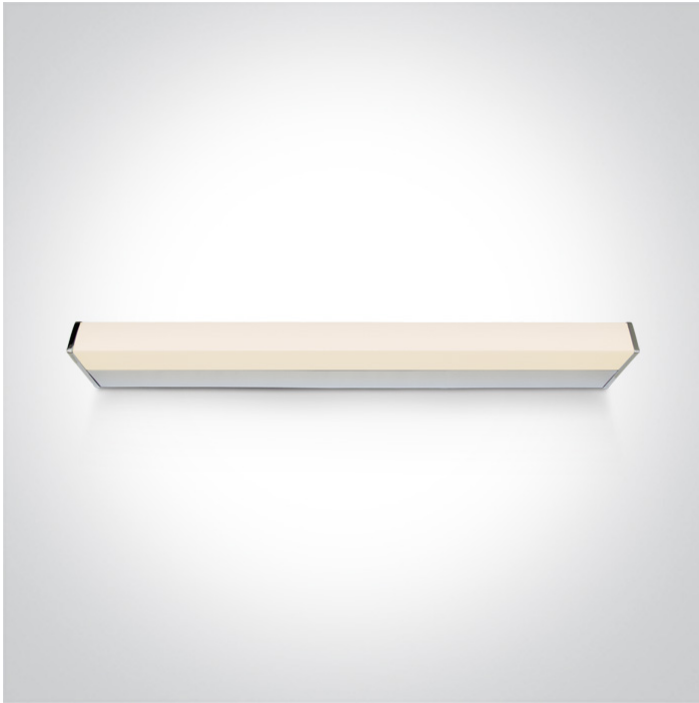

16 Bathroom & Mirror>The Mirror 60cm Range For T8 LED Tubes

38114EE/C

Mirror Light for 60cm T8 LED Tubes IP44.

Complies with standard EN60598-1 and any other specific standards.

Downloads

Dimensions

Gallery

Physical Specification

Item Group

16 Bathroom & Mirror

Family

The Mirror 60cm Range For T8 LED Tubes

Order Code

38114EE/C

Colour

Chrome

Material

Die Cast

Diffuser Material

Acrylic

Shape

Rectangular

Length	640mm
Width	90mm
Height	60mm
Surface Wall	Yes
Indoor	Yes