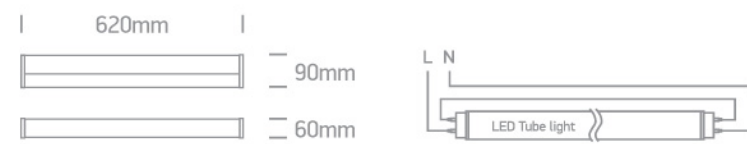

16 Bathroom & Mirror>The Mirror 60cm Range For T8 LED Tubes

38114EE/C

Mirror Light for 60cm T8 LED Tubes IP44.

Complies with standard EN60598-1 and any other specific standards.

Downloads

Dimensions

Gallery

Physical Specification

Item Group

16 Bathroom & Mirror

Family

The Mirror 60cm Range For T8 LED Tubes

Order Code

38114EE/C

Colour

Chrome

Material

Die Cast

Diffuser Material

Acrylic

Shape

Rectangular

Length	640mm
Width	90mm
Height	60mm
Surface Wall	Yes
Indoor	Yes

Illumination Data

Illumination Diagram

Packing Info

Box Length	64,5cm
Box Width	9cm
Box Height	13cm
Box Weight	1,3kg
Pcs/Carton	6
Barcode	5291889041535
HS Code	9405409900

Energy Label

Certification & Warranty