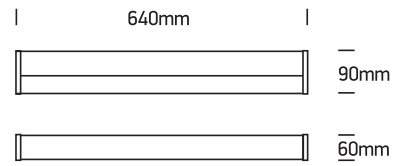

# INSTALLATION MANUAL

38114DE

100-240V | T8 | IP44 | Die cast + acrylic

**Warnings:**

1. Make sure that the product is installed properly before connecting to electricity.
2. Do not cover the fitting.
3. Maintenance and installation should only be carried out by a professional electrician.