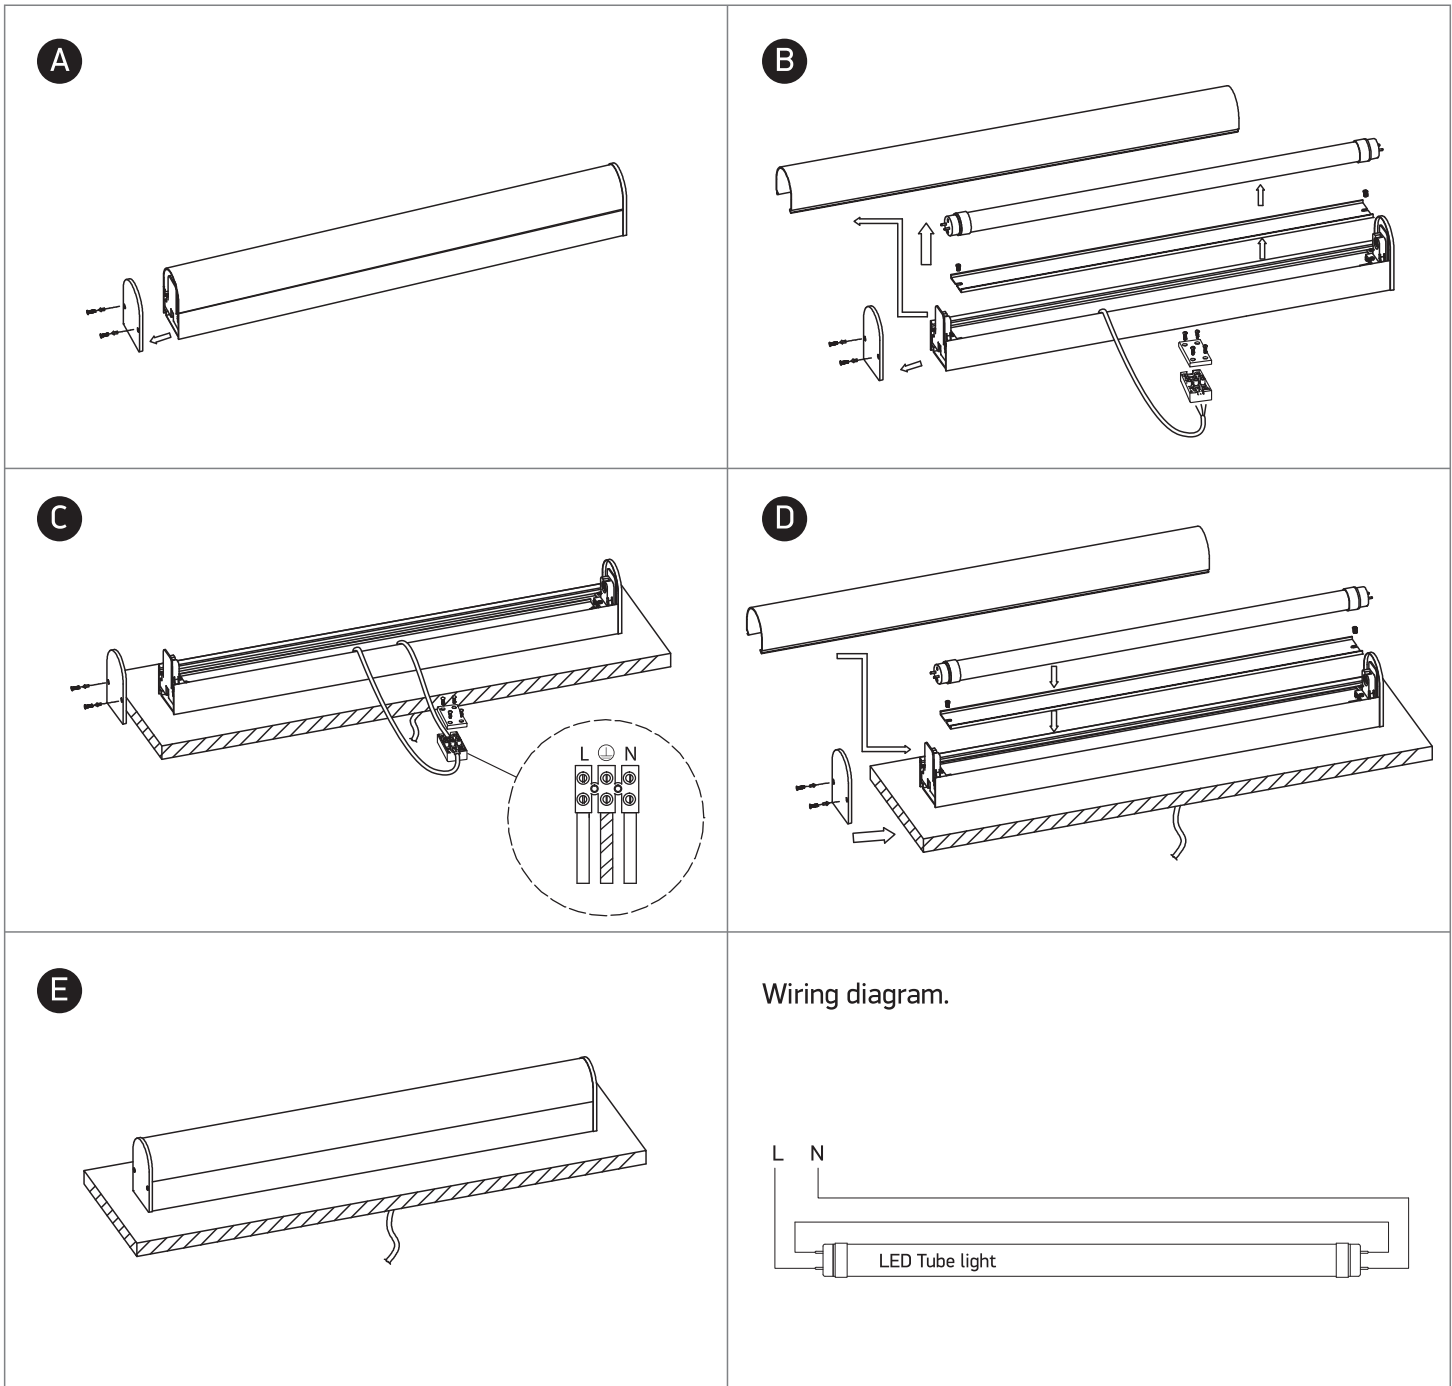

# INSTALLATION MANUAL

38114DE

100-240V | T8 | IP44 | Die cast + acrylic

**Warnings:**

1. Make sure that the product is installed properly before connecting to electricity.
2. Do not cover the fitting.
3. Maintenance and installation should only be carried out by a professional electrician.