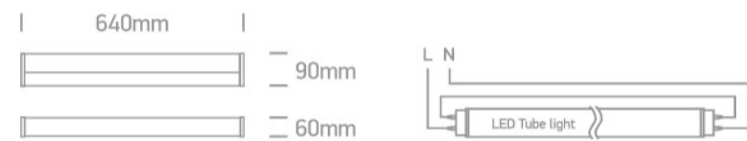

16 Bathroom & Mirror>The Mirror 60cm Range For T8 LED Tubes

38114DE/C

Mirror Light for 60cm T8 LED Tubes IP44.

Complies with standard EN60598-1 and any other specific standards.

Downloads

Dimensions

Gallery

Physical Specification

Item Group

16 Bathroom & Mirror

Family

The Mirror 60cm Range For T8 LED Tubes

Order Code

38114DE/C

Colour

Chrome

Material

Die Cast

Diffuser Material

Acrylic

Shape

Circular

| | |
|--------------|-------|
| Height | 640mm |
| Diameter | 60mm |
| Surface Wall | Yes |
| Indoor | Yes |

Illumination Data

Illumination Diagram

Packing Info

| | |
|------------|---------------|
| Box Length | 64,5cm |
| Box Width | 9cm |
| Box Height | 13cm |
| Box Weight | 1,3kg |
| Pcs/Carton | 6 |
| Barcode | 5291889039037 |
| HS Code | 9405409900 |