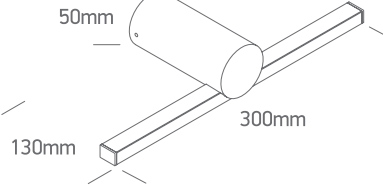

INSTALLATION MANUAL

38108N

LED
BUILT IN

80
CRI

50mm

130mm

300mm

one
LIGHT

230V | 8W | SMD 2835 | IP44 | Aluminium + acrylic

L70B50
36000 Hrs

Complete with driver 300mA.

Warnings:

1. Make sure that the product is installed properly before connecting to electricity.
2. Do not cover the fitting.
3. Maintenance and installation should only be carried out by a professional electrician.