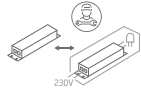

INSTALLATION MANUAL

38108N

LED
BUILT IN

80
CRI

50mm

130mm

300mm

one
LIGHT

230V | 8W | SMD 2835 | IP44 | Aluminium + acrylic

L70B50
36000 Hrs

Complete with driver 300mA.

Warnings:

1. Make sure that the product is installed properly before connecting to electricity.
2. Do not cover the fitting.
3. Maintenance and installation should only be carried out by a professional electrician.