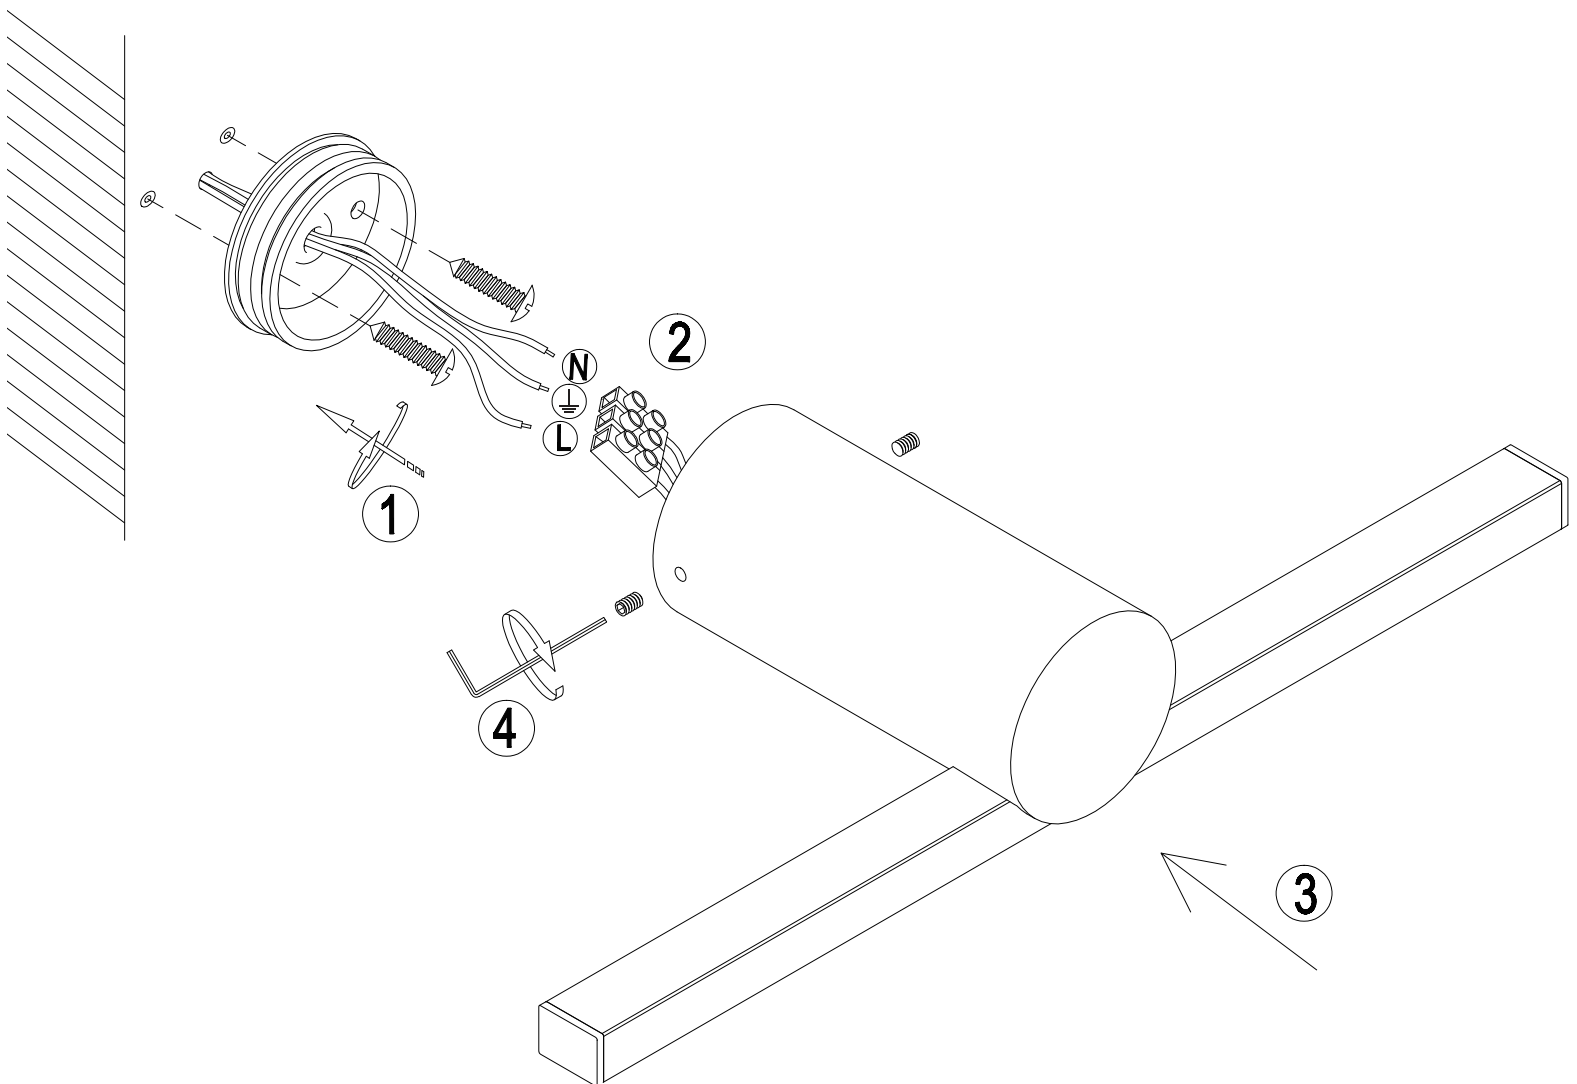

INSTALLATION MANUAL

38108N

LED
BUILT IN

80
CRI

50mm

130mm

300mm

one
LIGHT

230V | 8W | SMD 2835 | IP44 | Aluminium + acrylic

L70B50
36000 Hrs

Complete with driver 300mA.

Warnings:

1. Make sure that the product is installed properly before connecting to electricity.
2. Do not cover the fitting.
3. Maintenance and installation should only be carried out by a professional electrician.