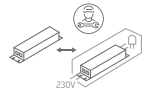

INSTALLATION MANUAL

38108N

LED
BUILT IN

80
CRI

50mm

130mm

300mm

one
LIGHT

230V | 8W | SMD 2835 | IP44 | Aluminium + acrylic

L70B50
36000 Hrs

Complete with driver 300mA.

Warnings:

1. Make sure that the product is installed properly before connecting to electricity.
2. Do not cover the fitting.
3. Maintenance and installation should only be carried out by a professional electrician.