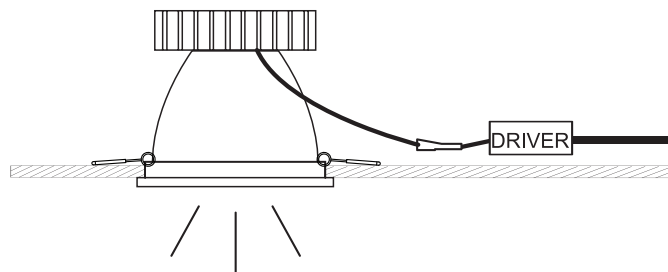

INSTALLATION MANUAL

10130K

ecodownlight

190mm

175mm

165mm

195mm

15cm

230V | 30W | IP53 | Die cast

Complete with dimmable LED driver

A

CUTOUT HOLE: 175mm

B

C

Warnings:

1. Make sure that the product is installed properly before connecting to electricity.
2. Do not cover the fitting.
3. Maintenance and installation should only be carried out by a professional electrician.