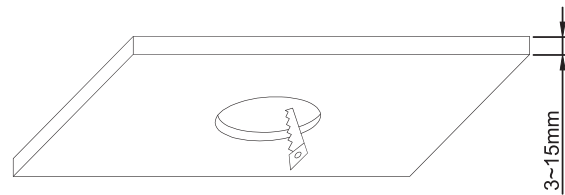

INSTALLATION MANUAL

10130K

ecodownlight

190mm

175mm

165mm

195mm

15cm

230V | 30W | IP53 | Die cast

Complete with dimmable LED driver

A

CUTOUT HOLE: 175mm

B

C

Warnings:

1. Make sure that the product is installed properly before connecting to electricity.
2. Do not cover the fitting.
3. Maintenance and installation should only be carried out by a professional electrician.