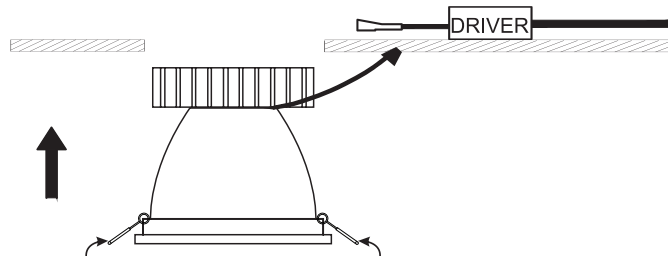

INSTALLATION MANUAL

10130K

ecodownlight

190mm

175mm

165mm

195mm

15cm

230V | 30W | IP53 | Die cast

Complete with dimmable LED driver

A

CUTOUT HOLE: 175mm

B

C

Warnings:

1. Make sure that the product is installed properly before connecting to electricity.
2. Do not cover the fitting.
3. Maintenance and installation should only be carried out by a professional electrician.