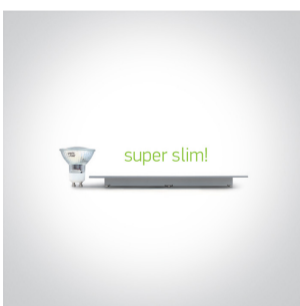

Gallery

Physical Specification

Item Group

06 Downlights Fixed LED

Family

The 18-30W Round Recessed Panels Die cast

Order Code

10130FA/W/W

Colour

White

Material

Die Cast

Diffuser Material

Acrylic

Shape

Circular