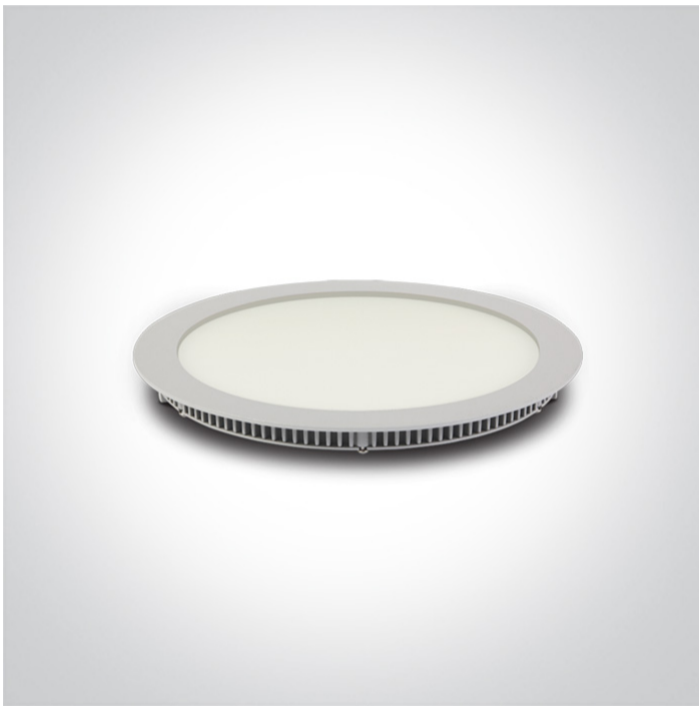

06 Downlights Fixed LED>The 18-30W Round Recessed Panels Die cast

10130FA/W/W

30W slim downlight LED, IP40, ideal for commercial applications such as offices, galleries and showrooms.

Supplied with 700mA non-dimmable LED driver.

The 18-30W Round Recessed Panels Die cast

Order Code

10130FA/W/W

Colour

White

Material

Die Cast

Diffuser Material

Acrylic

Shape

Circular

Height	22mm
Diameter	295mm
Cutout Hole Diameter	285mm
Recessed Ceiling	Yes
Depth Required	50mm
Indoor	Yes
Adjustable	No

Electrical Characteristics

Gear	External-Included
Fitting + Driver	
Input Voltage	220-240V
50 Hz	Yes
60 Hz	Yes
Safety Class	
Power(Watts)	30W
IP Rating	IP40
Light Source	LED built in
Dimmable	No
F Mark	

Fitting	
Input Type	Constant Current
Input Current	700mA
Voltage	34,7V
Safety Class	
Power(Watts)	24,3W
IP Rating	IP40
Light Source	LED built in
LED Type	SMD 2835

LED Brand

Epistar

Pobrano z mamadecor.pl