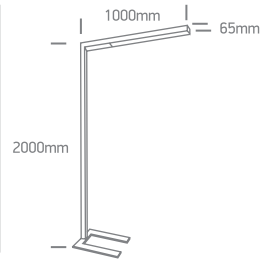

INSTALLATION MANUAL

36004

ecolight

DIMMABLE

one
LIGHT

230V | 75W | IP20 | Touch switch | Aluminium

Complete with 700mA + 1200mA drivers

80
CRI