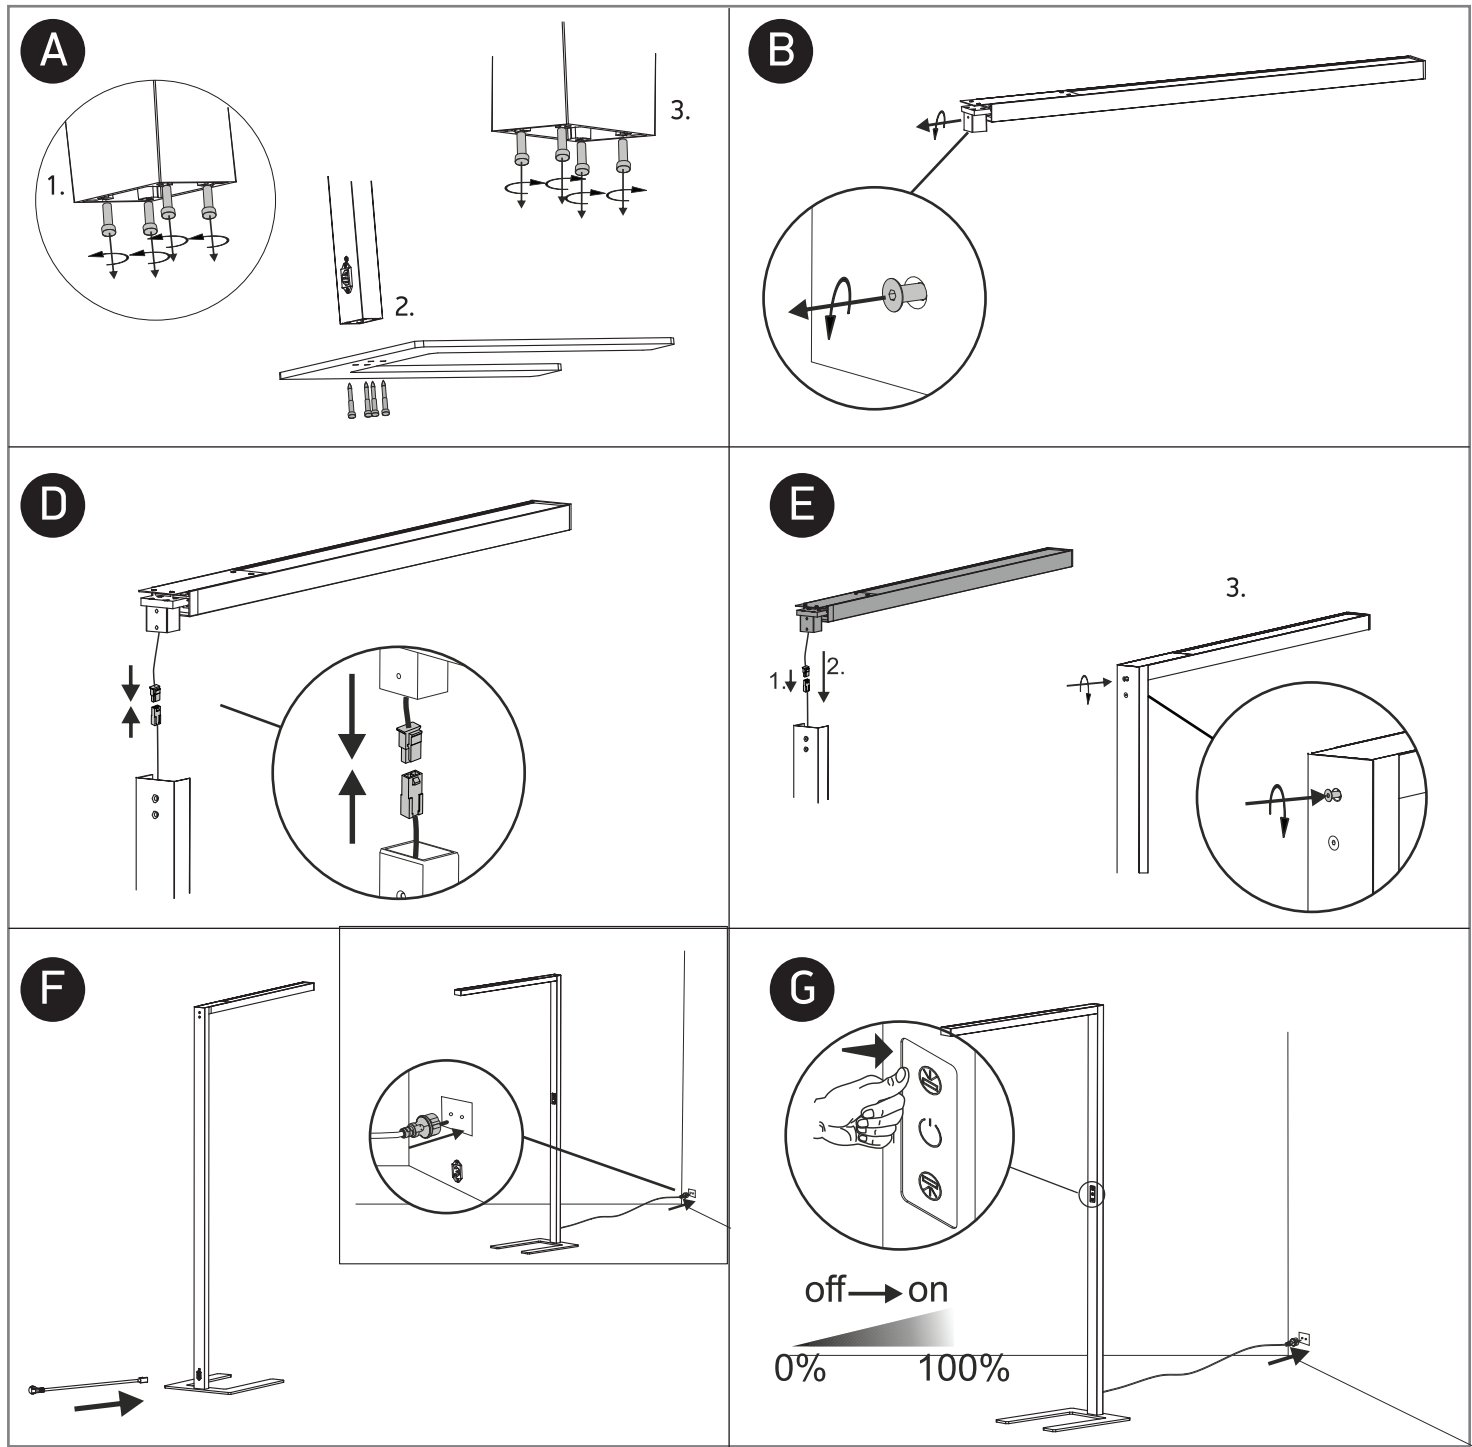

INSTALLATION MANUAL

36004

ecolight

DIMMABLE

one
LIGHT

230V | 75W | IP20 | Touch switch | Aluminium

Complete with 700mA + 1200mA drivers

80
CRI

Warnings:

1. Make sure that the product is installed properly before connecting to electricity.
2. Do not cover the fitting.
3. Maintenance and installation should only be carried out by a professional electrician.