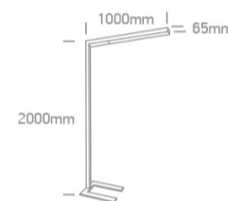

11 Office & Kitchen>The Office Floor Stand Range

36004/W/C

75W floor stand Dimmable LED lighting fitting with EU plug.

Complete with touch switch.
Supplied with dimmable drivers.

Complies with standard EN60598-1 and any other specific standards.

Downloads

Dimensions

Gallery

Physical Specification

Item Group

11 Office & Kitchen

Family

The Office Floor Stand Range

Length

65mm

Width	1000mm
Height	2000mm
Surface Floor/Ground	Yes
Indoor	Yes
Adjustable	No

Electrical Characteristics

Gear	Built In
Fitting + Driver	
Input Voltage	220-240V
50 Hz	Yes
60 Hz	Yes
Safety Class	
Power(Watts)	75W
IP Rating	IP20
Light Source	LED built in
Dimmable	Yes
F Mark	

Illumination Data

Colour Temperature	4000K
Lumen Output	9700lm
Light Efficiency	129,33lm/W
CRI	80
Illumination Diagram	
Dark Light	Yes

Packing Info

Box Weight	16.40kg
Pcs/Carton	1
Barcode	5291889070177
HS Code	9405409900