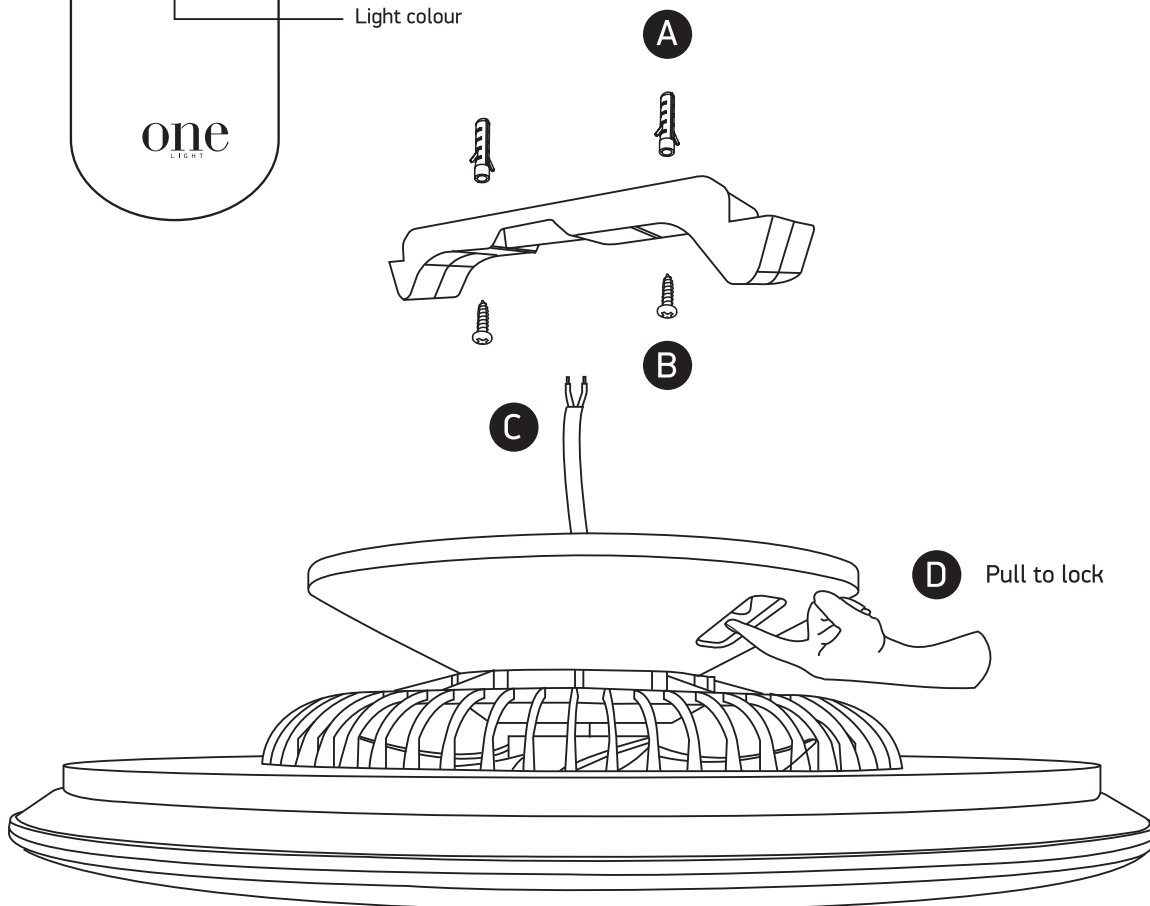

INSTALLATION MANUAL

24002

ecolight

230V | 30W LED | 35W Fan | IP20 | 6 Speed Fan | Plastic

DC Motor.

80 CRI

Warnings:

1. Make sure that the product is installed properly before connecting to electricity.
2. Do not cover the fitting.
3. Maintenance and installation should only be carried out by a professional electrician.