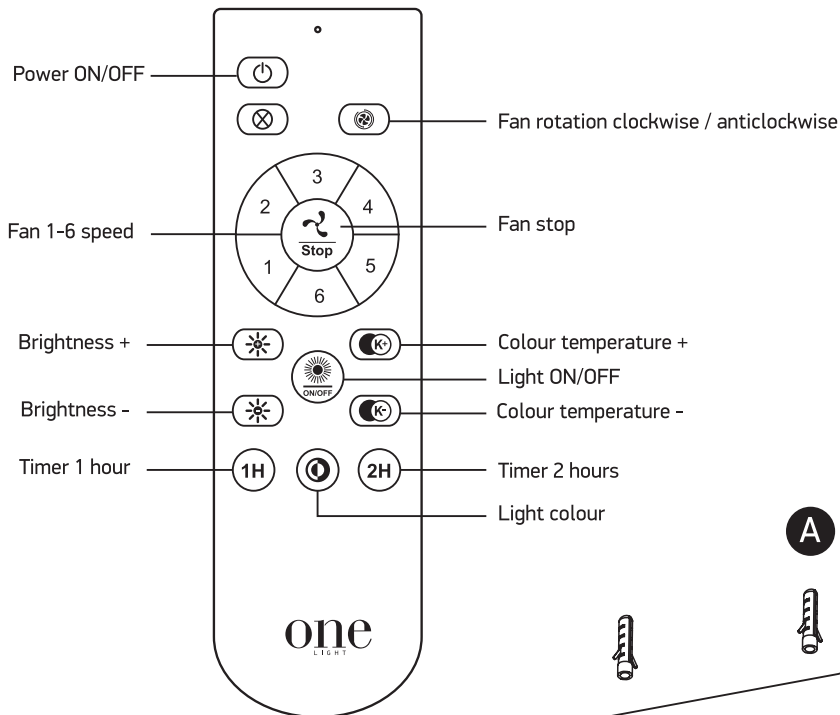

INSTALLATION MANUAL

24002

ecolight

230V | 30W LED | 35W Fan | IP20 | 6 Speed Fan | Plastic

DC Motor.

80 CRI

Warnings:

1. Make sure that the product is installed properly before connecting to electricity.
2. Do not cover the fitting.
3. Maintenance and installation should only be carried out by a professional electrician.