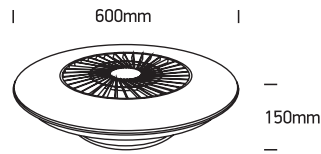

INSTALLATION MANUAL

24002

ecolight

230V | 30W LED | 35W Fan | IP20 | 6 Speed Fan | Plastic

DC Motor.

80 CRI

Warnings:

1. Make sure that the product is installed properly before connecting to electricity.
2. Do not cover the fitting.
3. Maintenance and installation should only be carried out by a professional electrician.