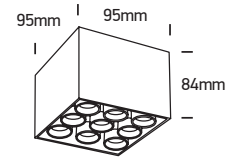

INSTALLATION MANUAL

12906C

ecolight

**DARK
LIGHT**

230V | SMD 3535 | 20W | IP20 | Aluminium

Complete with 700mA driver.

**85
CRI**
one
LIGHT

Warnings: