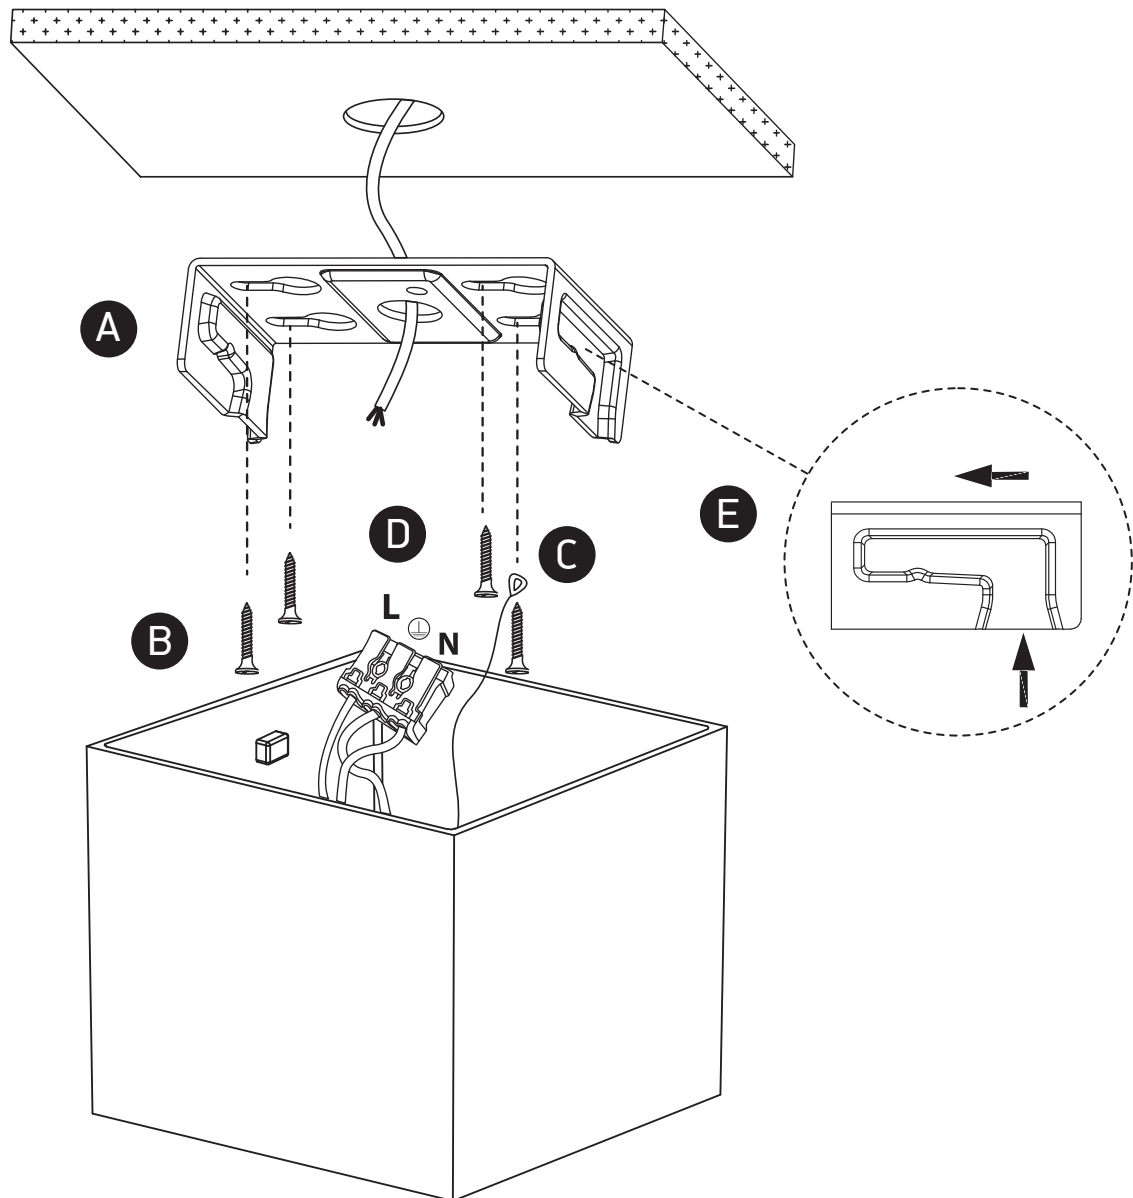

INSTALLATION MANUAL

12906C

ecolight

**DARK
LIGHT**

230V | SMD 3535 | 20W | IP20 | Aluminium

Complete with 700mA driver.

**85
CRI**
one
LIGHT

Warnings:

1. Make sure that the product is installed properly before connecting to electricity.
2. Do not cover the fitting.
3. Maintenance and installation should only be carried out by a professional electrician.