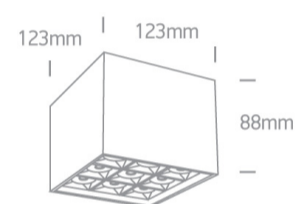

13 Wall & Ceiling LED>Mirror Square Boxes

12906B/B/W

30W COB LED surface Spot with dark chrome reflector.

Supplied with non-dimmable LED driver.

Complies with standard EN60598-1 and any other specific standards.

Downloads

Dimensions

Physical Specification

Item Group	13 Wall & Ceiling LED
Family	Mirror Square Boxes
Order Code	12906B/B/W
Colour	Black
Material	Aluminium
Shape	Rectangular
Length	123mm
Width	123mm
Height	88mm
Surface Ceiling	Yes
Indoor	Yes
Adjustable	No

Illumination Data

Colour Temperature	3000K
Lumen Output	2400lm
Light Efficiency	80lm/W
CRI	90
Beam Angle	38°
Illumination Diagram	

Packing Info

Box Weight	1.283kg
Pcs/Carton	12
Barcode	5291889064121
HS Code	9405409900