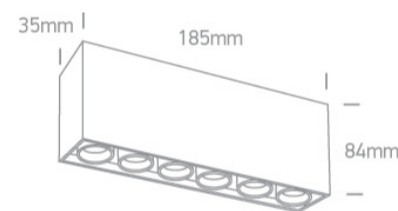

13 Wall & Ceiling LED>Dark Light Ceiling Tubes

12606C/B/W

15W SMD LED ceiling light IP20.

Complete with 700mA driver.

Complies with standard EN60598-1 and any other specific standards.

Downloads

Dimensions

Physical Specification

Item Group	13 Wall & Ceiling LED
Family	Dark Light Ceiling Tubes
Order Code	12606C/B/W
Colour	Black
Material	Aluminium
Shape	Rectangular
Length	185mm
Width	35mm
Height	84mm
Surface Ceiling	Yes
Indoor	Yes
Adjustable	No

Illumination Data

Colour Temperature	3000K
Lumen Output	1200lm
Light Efficiency	80lm/W
CRI	85
Beam Angle	25°
Illumination Diagram	
Dark Light	Yes

Packing Info

Box Weight	0.603kg
Pcs/Carton	30
Barcode	5291889066972
HS Code	9405409900