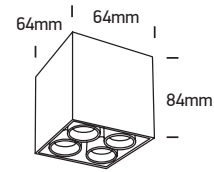

## 12406C

**ecolight**

**DARK  
LIGHT**

230V | SMD 3535 | 10W | IP20 | Aluminium

Complete with 700mA driver.

**85  
CRI**
**one**  
LIGHT