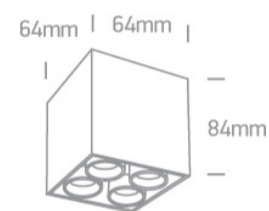

13 Wall & Ceiling LED>Dark Light Ceiling Tubes

12406C/W/W

10W SMD LED ceiling light IP20.

Complete with 700mA driver.

Complies with standard EN60598-1 and any other specific standards.

Downloads

Dimensions

Physical Specification

| | |
|-----------------|--------------------------|
| Item Group | 13 Wall & Ceiling LED |
| Family | Dark Light Ceiling Tubes |
| Order Code | 12406C/W/W |
| Colour | White |
| Material | Aluminium |
| Shape | Rectangular |
| Length | 77mm |
| Width | 64mm |
| Height | 64mm |
| Surface Ceiling | Yes |
| Indoor | Yes |
| Adjustable | No |